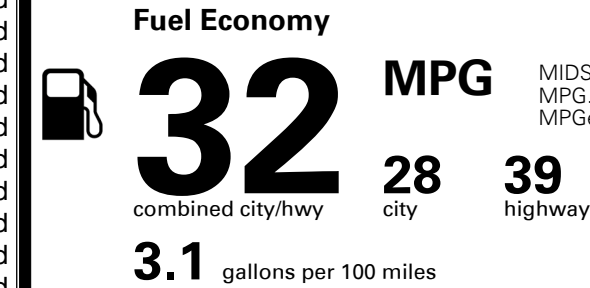

TOTAL ADDITIONAL WEIGHT:

EPA DOT Fuel Economy and Environment

Gasoline Vehicle

You save
\$1,250
 in fuel costs
 over 5 years
 compared to the
 average new vehicle.

Annual fuel cost
\$1,700

Actual results will vary for many reasons, including driving conditions and how you drive and maintain your vehicle. The average new vehicle gets 28 MPG and costs \$9,750 to fuel over 5 years. Cost estimates are based on 15,000 miles per year at \$ 3.60 per gallon. MPGe is miles per gasoline gallon equivalent. Vehicle emissions are a significant cause of climate change and smog.