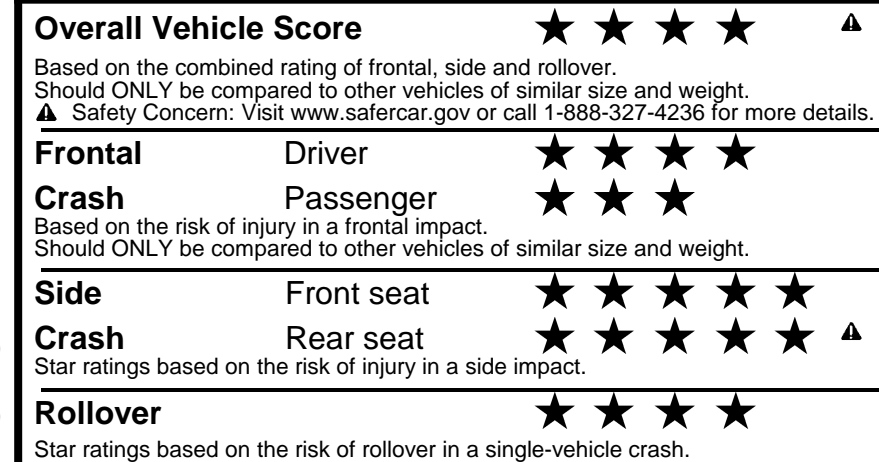

fueleconomy.gov

Calculate personalized estimates and compare vehicles

GOVERNMENT 5-STAR SAFETY RATINGS

Star ratings range from 1 to 5 stars (★★★★★) with 5 being the highest.
 Source: National Highway Traffic Safety Administration (NHTSA).
 www.safercar.gov or 1-888-327-4236