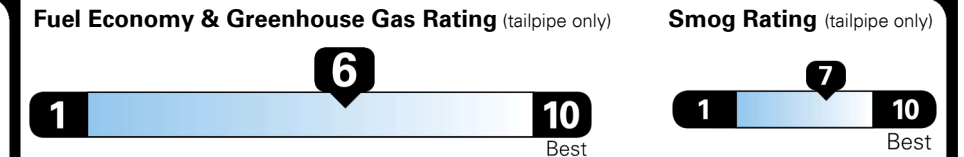

TOTAL ADDITIONAL WEIGHT:

EPA DOT Fuel Economy and Environment

Gasoline Vehicle

You save
\$1,250
 in fuel costs
 over 5 years
 compared to the
 average new vehicle.

Annual fuel cost
\$1,700

Actual results will vary for many reasons, including driving conditions and how you drive and maintain your vehicle. The average new vehicle gets 28 MPG and costs \$9,750 to fuel over 5 years. Cost estimates are based on 15,000 miles per year at \$ 3.60 per gallon. MPGe is miles per gasoline gallon equivalent. Vehicle emissions are a significant cause of climate change and smog.