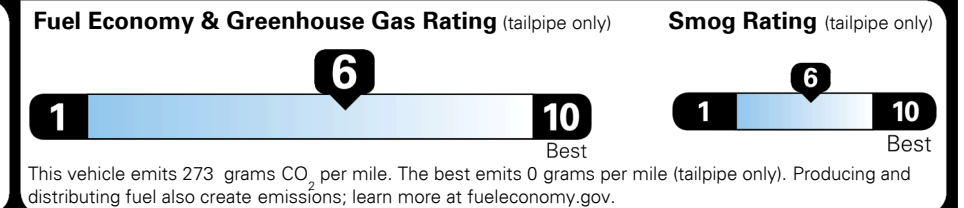

Actual results will vary for many reasons, including driving conditions and how you drive and maintain your vehicle. The average new vehicle gets 28 MPG and costs $9,500 to fuel over 5 years. Cost estimates are based on 15,000 miles per year at $ 3.50 per gallon. MPGe is miles per gasoline gallon equivalent. Vehicle emissions are a significant cause of climate change and smog.

fueleconomy.gov

Calculate personalized estimates and compare vehicles

GOVERNMENT 5-STAR SAFETY RATINGS

Overall Vehicle Score ★★★★★

Based on the combined rating of frontal, side and rollover. Should ONLY be compared to other vehicles of similar size and weight.

Frontal Crash Driver ★★★★★

Frontal Crash Passenger ★★★★★

Based on the risk of injury in a frontal impact. Should ONLY be compared to other vehicles of similar size and weight.

Side Crash Front seat ★★★★★

Side Crash Rear seat ★★★★★

Star ratings based on the risk of injury in a side impact.

Rollover ★★★★★

Star ratings based on the risk of rollover in a single-vehicle crash.

Star ratings range from 1 to 5 stars (★★★★★) with 5 being the highest.

Source: National Highway Traffic Safety Administration (NHTSA).

www.safercar.gov or 1-888-327-4236

Manufacturer's suggested retail price includes Manufacturer's recommended pre-delivery service. License and title fees, state and local taxes and other dealer installed options and accessories are not included in the manufacturer's suggested retail price.

PARTS CONTENT INFORMATION

FOR VEHICLES IN THIS CAR LINE U.S./CANADIAN PARTS CONTENT: 20 %

MAJOR SOURCES OF FOREIGN PARTS:
KOREA: 40%
MEXICO: 35%

NOTE: PARTS CONTENT DOES NOT INCLUDE FINAL ASSEMBLY, DISTRIBUTION, OR OTHER NON-PARTS COSTS.

FOR THIS VEHICLE FINAL ASSEMBLY POINT: PESQUERIA, NL, MEXICO

COUNTRY OF ORIGIN ENGINE (MOTOR): USA

TRANSMISSION: MEXICO

*Additional terms and conditions apply.
**Kia Connect may be currently unavailable for some Model Year 2022 and newer vehicles sold or purchased in Massachusetts; please see owners.kia.com for more information.
NOTE: When you purchase this vehicle, Kia America, Inc. collects personal information you provide to the dealership. For information on our collection and use of personal information and your rights, please see our Privacy Policy on www.kia.com.

TOTAL ADDITIONAL WEIGHT: 12.9