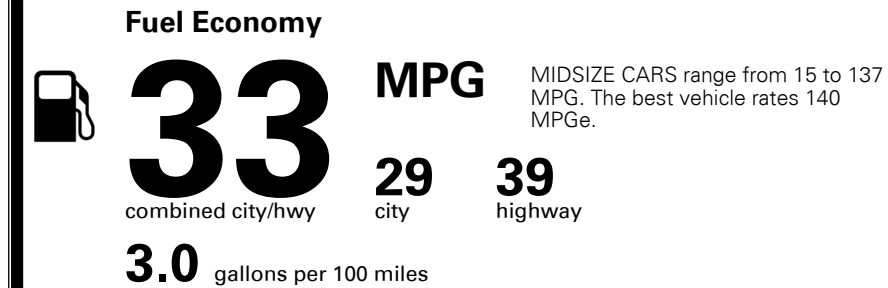

Gasoline Vehicle

You save \$1,500
 in fuel costs over 5 years compared to the average new vehicle.

Annual fuel cost \$1,600

Actual results will vary for many reasons, including driving conditions and how you drive and maintain your vehicle. The average new vehicle gets 28 MPG and costs \$9,500 to fuel over 5 years. Cost estimates are based on 15,000 miles per year at \$ 3.50 per gallon. MPGe is miles per gasoline gallon equivalent. Vehicle emissions are a significant cause of climate change and smog.