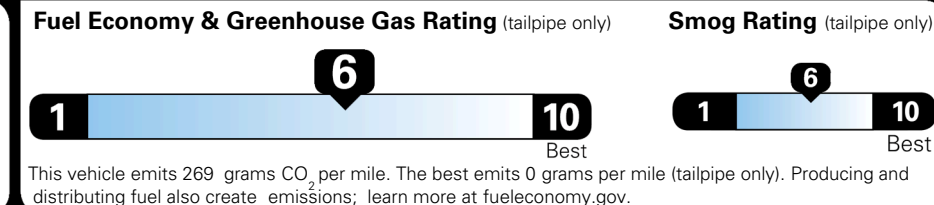

TOTAL ADDITIONAL WEIGHT:

EPA DOT Fuel Economy and Environment

Gasoline Vehicle

You save \$1,000
 in fuel costs over 5 years compared to the average new vehicle.

Annual fuel cost \$1,500

Actual results will vary for many reasons, including driving conditions and how you drive and maintain your vehicle. The average new vehicle gets 29 MPG and costs \$8,500 to fuel over 5 years. Cost estimates are based on 15,000 miles per year at \$ 3.30 per gallon. MPGe is miles per gasoline gallon equivalent. Vehicle emissions are a significant cause of climate change and smog.