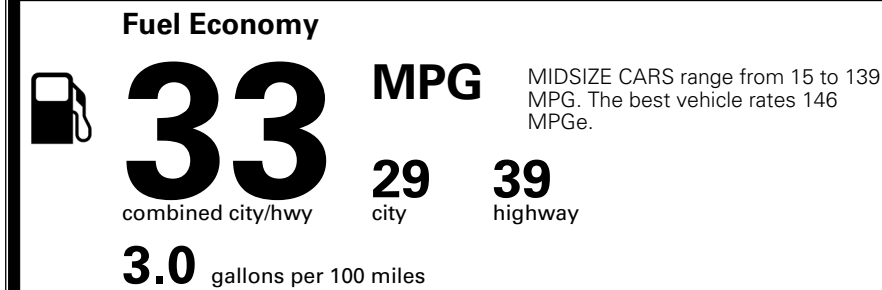

\$ 23,785.00

INLAND FREIGHT AND HANDLING

\$ 1,245.00

TOTAL MANUFACTURER'S SUGGESTED RETAIL PRICE ▶

\$ 25,030.00

*Additional terms and conditions apply.
 **Kia Connect may be currently unavailable for some Model Year 2022 and newer vehicles sold or purchased in Massachusetts; please see owners.kia.com for more information.
 NOTE: When you purchase this vehicle, Kia America, Inc. collects personal information you provide to the dealership. For information on our collection and use of personal information and your rights, please see our Privacy Policy on www.kia.com.

TOTAL ADDITIONAL WEIGHT:

EPA DOT Fuel Economy and Environment

Gasoline Vehicle

You save \$1,000
 in fuel costs over 5 years compared to the average new vehicle.

Annual fuel cost \$1,500

Actual results will vary for many reasons, including driving conditions and how you drive and maintain your vehicle. The average new vehicle gets 29 MPG and costs \$8,500 to fuel over 5 years. Cost estimates are based on 15,000 miles per year at \$ 3.30 per gallon. MPGe is miles per gasoline gallon equivalent. Vehicle emissions are a significant cause of climate change and smog.