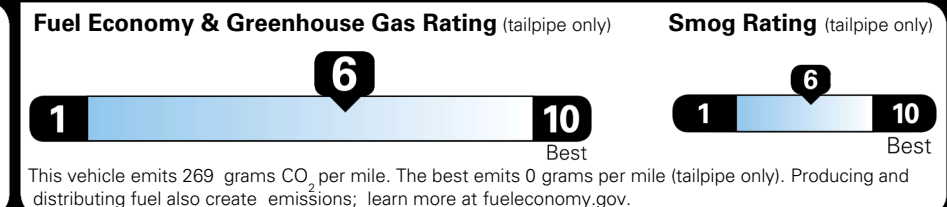

TOTAL ADDITIONAL WEIGHT:

EPA DOT Fuel Economy and Environment

Gasoline Vehicle

You save \$1,000
 in fuel costs over 5 years compared to the average new vehicle.

Annual fuel cost \$1,500

Actual results will vary for many reasons, including driving conditions and how you drive and maintain your vehicle. The average new vehicle gets 29 MPG and costs \$8,500 to fuel over 5 years. Cost estimates are based on 15,000 miles per year at \$ 3.30 per gallon. MPGe is miles per gasoline gallon equivalent. Vehicle emissions are a significant cause of climate change and smog.

fueleconomy.gov

Calculate personalized estimates and compare vehicles

GOVERNMENT 5-STAR SAFETY RATINGS

Overall Vehicle Score ★★★★★

Based on the combined rating of frontal, side and rollover. Should ONLY be compared to other vehicles of similar size and weight.