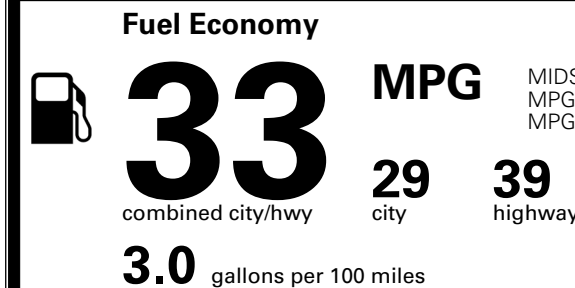

\$ 23,785.00

INLAND FREIGHT AND HANDLING

\$ 1,245.00

TOTAL MANUFACTURER'S SUGGESTED RETAIL PRICE ▶

\$ 25,030.00

*Additional terms and conditions apply.
 **Kia Connect may be currently unavailable for some Model Year 2022 and newer vehicles sold or purchased in Massachusetts; please see owners.kia.com for more information.
 NOTE: When you purchase this vehicle, Kia America, Inc. collects personal information you provide to the dealership. For information on our collection and use of personal information and your rights, please see our Privacy Policy on www.kia.com.

TOTAL ADDITIONAL WEIGHT:

EPA DOT Fuel Economy and Environment

Gasoline Vehicle

You save \$1,000
 in fuel costs over 5 years compared to the average new vehicle.

Annual fuel cost \$1,500

Actual results will vary for many reasons, including driving conditions and how you drive and maintain your vehicle. The average new vehicle gets 29 MPG and costs \$8,500 to fuel over 5 years. Cost estimates are based on 15,000 miles per year at \$ 3.30 per gallon. MPGe is miles per gasoline gallon equivalent. Vehicle emissions are a significant cause of climate change and smog.