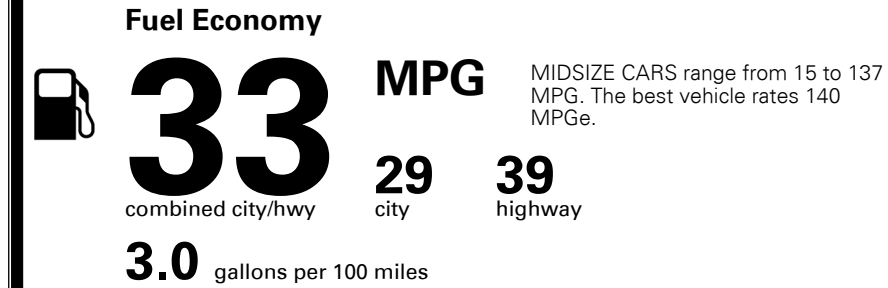

\$ 24,385.00

INLAND FREIGHT AND HANDLING

\$ 1,195.00

TOTAL MANUFACTURER'S SUGGESTED RETAIL PRICE ▶

\$ 25,580.00

TOTAL ADDITIONAL WEIGHT:

*Additional terms and conditions apply.
 **Kia Connect may be currently unavailable for some Model Year 2022 and newer vehicles sold or purchased in Massachusetts; please see owners.kia.com for more information.
 NOTE: When you purchase this vehicle, Kia America, Inc. collects personal information you provide to the dealership. For information on our collection and use of personal information and your rights, please see our Privacy Policy on www.kia.com.

EPA DOT Fuel Economy and Environment

Gasoline Vehicle

You save \$1,500
 in fuel costs over 5 years compared to the average new vehicle.

Annual fuel cost \$1,600

Actual results will vary for many reasons, including driving conditions and how you drive and maintain your vehicle. The average new vehicle gets 28 MPG and costs \$9,500 to fuel over 5 years. Cost estimates are based on 15,000 miles per year at \$ 3.50 per gallon. MPGe is miles per gasoline gallon equivalent. Vehicle emissions are a significant cause of climate change and smog.