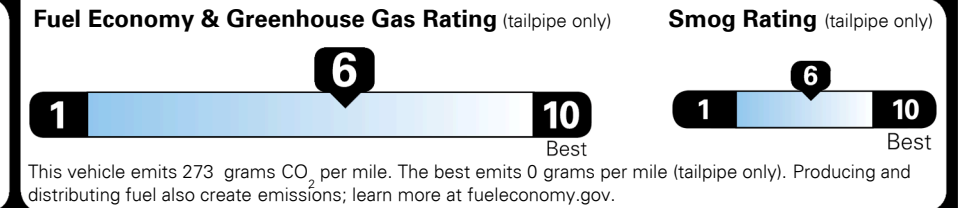

EPA DOT Fuel Economy and Environment

Gasoline Vehicle

You save \$1,500
 in fuel costs over 5 years compared to the average new vehicle.

Annual fuel cost \$1,600

Actual results will vary for many reasons, including driving conditions and how you drive and maintain your vehicle. The average new vehicle gets 28 MPG and costs \$9,500 to fuel over 5 years. Cost estimates are based on 15,000 miles per year at \$ 3.50 per gallon. MPGe is miles per gasoline gallon equivalent. Vehicle emissions are a significant cause of climate change and smog.