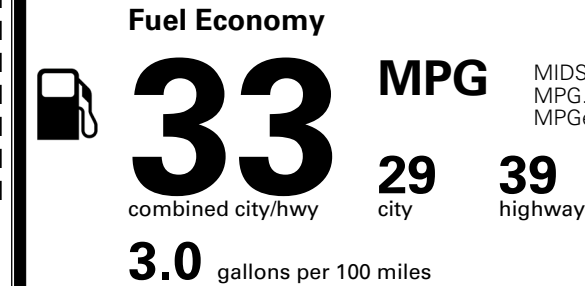

EXTERIOR

17" Alloy Wheels
LED Reflector Headlights w/Auto-On/Off & Amber LED DRLs
LED Tail Lights
Power Adjustable Heated Outside Mirrors
Compact Spare Tire

WARRANTY

10 Year/100,000 Mile Limited Powertrain Warranty
5 Year/60,000 Mile Limited Basic Warranty
5 Year/60,000 Mile Roadside Assistance

MANUFACTURER'S SUGGESTED RETAIL PRICE ▶

$ 25,490.00

COMPARE GT-LINE FEATURES

Added to/in place of standard EX features
- 18" Alloy Wheels
- Sport-Tuned Multi-Link Rear Suspension
- GT-Line Styling w/Gloss Black Exterior Accents
- Outside Mirror LED Turn Signal Indicators
- GT-Line Sport Steering Wheel w/Paddle Shifters
- Power Driver's Seat w/ Power Lumbar

Included
Included
Included
Included
Included
Included

ADDITIONAL INSTALLED EQUIPMENT:

(In addition to or in place of standard features)
Snow White Pearl Paint
GT-Line Sunroof Package
- Power Sunroof w/ Sunshade

$395.00
$900.00

MSRP INCLUDING OPTIONS

$ 26,785.00

INLAND FREIGHT AND HANDLING

$ 1,245.00

TOTAL MANUFACTURER'S SUGGESTED RETAIL PRICE ▶

$ 28,030.00

EPA DOT Fuel Economy and Environment

Gasoline Vehicle