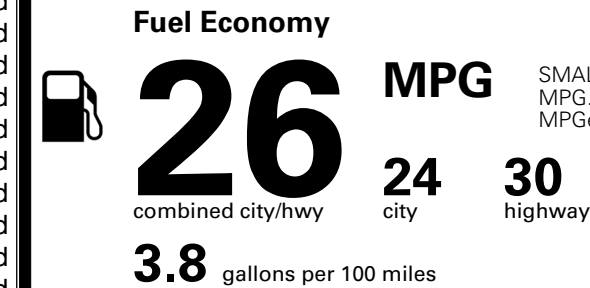

EPA DOT Fuel Economy and Environment

SMALL SUVs range from 14 to 138 MPG. The best vehicle rates 146 MPGe.

Gasoline Vehicle

You spend **$1,000** more in fuel costs over 5 years compared to the average new vehicle.

Annual fuel cost **$1,900**