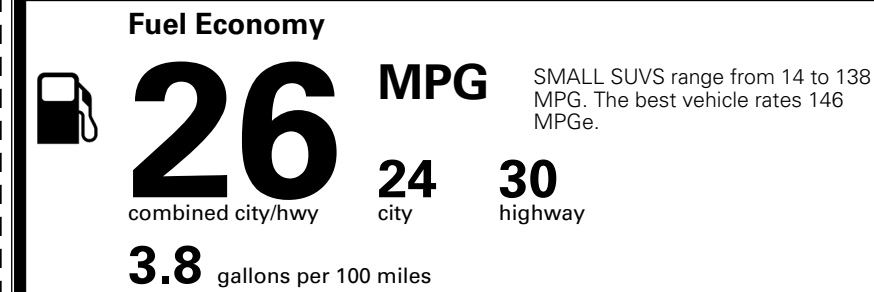

INLAND FREIGHT AND HANDLING

\$ 1,495.00

TOTAL MANUFACTURER'S SUGGESTED RETAIL PRICE ▶

\$ 35,580.00

EPA DOT Fuel Economy and Environment

Gasoline Vehicle

You spend \$1,000 more in fuel costs over 5 years compared to the average new vehicle.