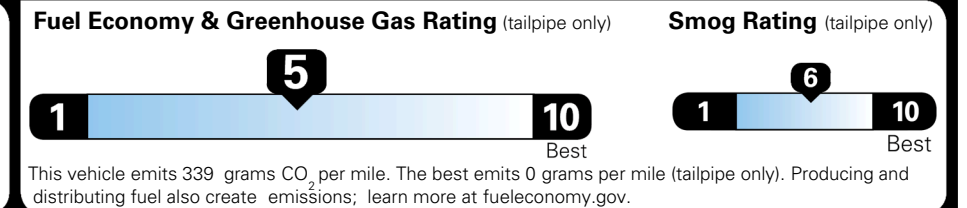

TOTAL ADDITIONAL WEIGHT: 7.8

EPA DOT Fuel Economy and Environment

Gasoline Vehicle

You spend \$1,000 more in fuel costs over 5 years compared to the average new vehicle.

Annual fuel cost \$1,900

Actual results will vary for many reasons, including driving conditions and how you drive and maintain your vehicle. The average new vehicle gets 29 MPG and costs \$8,500 to fuel over 5 years. Cost estimates are based on 15,000 miles per year at \$ 3.30 per gallon. MPGe is miles per gasoline gallon equivalent. Vehicle emissions are a significant cause of climate change and smog.