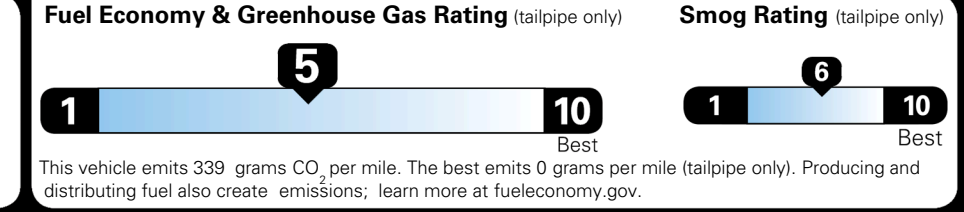

TOTAL ADDITIONAL WEIGHT: 4.4

EPA DOT Fuel Economy and Environment

Gasoline Vehicle

You spend **\$1,000** more in fuel costs over 5 years compared to the average new vehicle.

Annual fuel cost **\$1,900**

Actual results will vary for many reasons, including driving conditions and how you drive and maintain your vehicle. The average new vehicle gets 29 MPG and costs \$8,500 to fuel over 5 years. Cost estimates are based on 15,000 miles per year at \$ 3.30 per gallon. MPGe is miles per gasoline gallon equivalent. Vehicle emissions are a significant cause of climate change and smog.