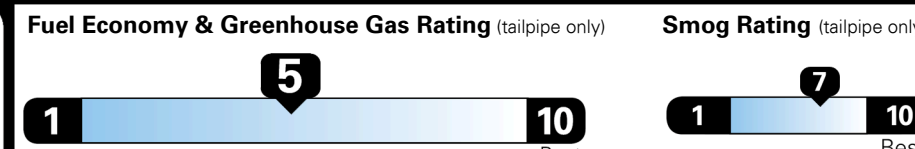

TOTAL ADDITIONAL WEIGHT: 19.1

EPA DOT Fuel Economy and Environment

Gasoline Vehicle

You spend \$1,000 more in fuel costs over 5 years compared to the average new vehicle.

Annual fuel cost \$2,150

Actual results will vary for many reasons, including driving conditions and how you drive and maintain your vehicle. The average new vehicle gets 28 MPG and costs \$9,750 to fuel over 5 years. Cost estimates are based on 15,000 miles per year at \$ 3.60 per gallon. MPGe is miles per gasoline gallon equivalent. Vehicle emissions are a significant cause of climate change and smog.