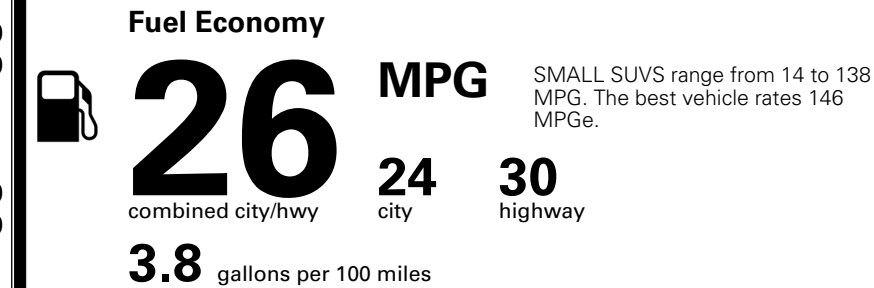

EPA DOT Fuel Economy and Environment

Gasoline Vehicle

You spend $1,000 more in fuel costs over 5 years compared to the average new vehicle.

Annual fuel cost $1,900