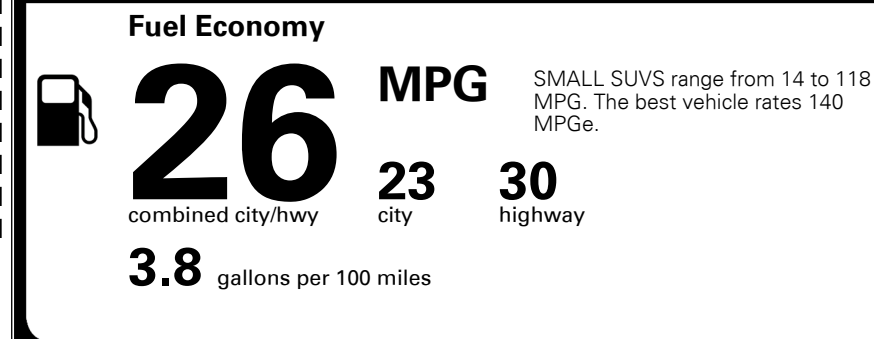

EPA DOT Fuel Economy and Environment

Gasoline Vehicle

You spend \$750 more in fuel costs over 5 years
 compared to the average new vehicle.

Annual fuel cost \$2,100

Actual results will vary for many reasons, including driving conditions and how you drive and maintain your vehicle. The average new vehicle gets 28 MPG and costs \$9,750 to fuel over 5 years. Cost estimates are based on 15,000 miles per year at \$ 3.60 per gallon. MPGe is miles per gasoline gallon equivalent. Vehicle emissions are a significant cause of climate change and smog.