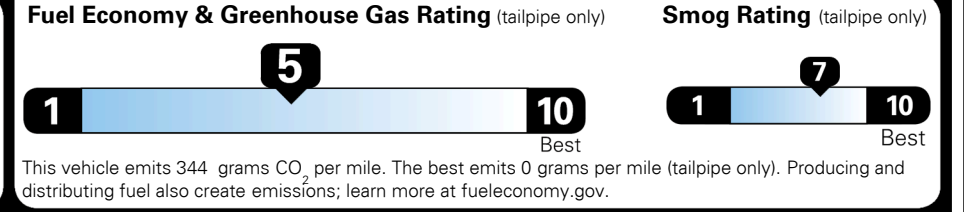

Actual results will vary for many reasons, including driving conditions and how you drive and maintain your vehicle. The average new vehicle gets 28 MPG and costs $9,750 to fuel over 5 years. Cost estimates are based on 15,000 miles per year at $ 3.60 per gallon. MPGe is miles per gasoline gallon equivalent. Vehicle emissions are a significant cause of climate change and smog.

fueleconomy.gov
Calculate personalized estimates and compare vehicles

Smartphone QR Code

GOVERNMENT 5-STAR SAFETY RATINGS

Overall Vehicle Score		Not Rated
Based on the combined rating of frontal, side and rollover. Should ONLY be compared to other vehicles of similar size and weight.		
Frontal	Driver	★★★★★
Crash	Passenger	★★★★★
Based on the risk of injury in a frontal impact. Should ONLY be compared to other vehicles of similar size and weight.		
Side	Front seat	Not Rated
Crash	Rear seat	Not Rated
Star ratings based on the risk of injury in a side impact.		
Rollover		★★★★
Star ratings based on the risk of rollover in a single-vehicle crash.		

Star ratings range from 1 to 5 stars (★★★★★) with 5 being the highest.
Source: National Highway Traffic Safety Administration (NHTSA).
www.safercar.gov or 1-888-327-4236

Manufacturer's suggested retail price includes Manufacturer's recommended pre-delivery service. License and title fees, state and local taxes and other dealer installed options and accessories are not included in the manufacturer's suggested retail price.

PARTS CONTENT INFORMATION

FOR VEHICLES IN THIS CAR LINE U.S./CANADIAN PARTS CONTENT: 55 %

MAJOR SOURCES OF FOREIGN PARTS: KOREA: 30%

NOTE: PARTS CONTENT DOES NOT INCLUDE FINAL ASSEMBLY, DISTRIBUTION, OR OTHER NON-PARTS COSTS.

FOR THIS VEHICLE FINAL ASSEMBLY POINT: WEST POINT, GA, USA

COUNTRY OF ORIGIN
ENGINE: USA
TRANSMISSION: USA