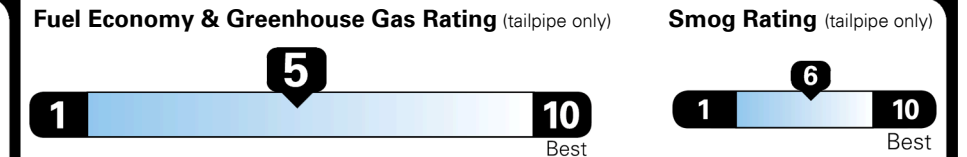

This vehicle emits 398 grams CO₂ per mile. The best emits 0 grams per mile (tailpipe only). Producing and distributing fuel also create emissions; learn more at fueleconomy.gov.

Actual results will vary for many reasons, including driving conditions and how you drive and maintain your vehicle. The average new vehicle gets 28 MPG and costs $9,750 to fuel over 5 years. Cost estimates are based on 15,000 miles per year at $ 3.60 per gallon. MPGe is miles per gasoline gallon equivalent. Vehicle emissions are a significant cause of climate change and smog.

fueleconomy.gov

Calculate personalized estimates and compare vehicles

GOVERNMENT 5-STAR SAFETY RATINGS

Overall Vehicle Score ★ ★ ★ ★ ★

Based on the combined rating of frontal, side and rollover. Should ONLY be compared to other vehicles of similar size and weight.

Frontal	Driver	★ ★ ★ ★ ★
Crash	Passenger	★ ★ ★ ★ ★

Based on the risk of injury in a frontal impact. Should ONLY be compared to other vehicles of similar size and weight.

Side	Front seat	★ ★ ★ ★ ★
Crash	Rear seat	★ ★ ★ ★ ★

Star ratings based on the risk of injury in a side impact.

Rollover ★ ★ ★ ★ ★

Star ratings based on the risk of rollover in a single-vehicle crash.

Star ratings range from 1 to 5 stars (★★★★★) with 5 being the highest.

Source: National Highway Traffic Safety Administration (NHTSA).

www.safercar.gov or 1-888-327-4236

Manufacturer's suggested retail price includes Manufacturer's recommended pre-delivery service. License and title fees, state and local taxes and other dealer installed options and accessories are not included in the manufacturer's suggested retail price.

PARTS CONTENT INFORMATION

FOR VEHICLES IN THIS CAR LINE U.S./CANADIAN PARTS CONTENT: 60 %

MAJOR SOURCES OF FOREIGN PARTS: KOREA: 30%

NOTE: PARTS CONTENT DOES NOT INCLUDE FINAL ASSEMBLY, DISTRIBUTION, OR OTHER NON-PARTS COSTS.

FOR THIS VEHICLE FINAL ASSEMBLY POINT: WEST POINT, GA, USA

COUNTRY OF ORIGIN

ENGINE: KOREA

TRANSMISSION: USA