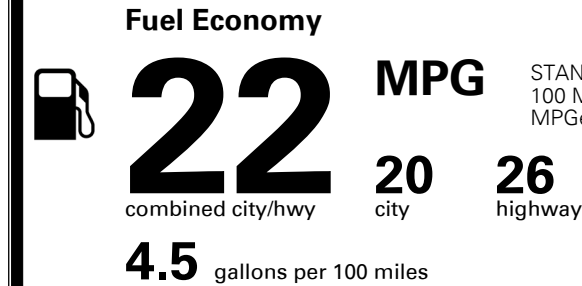

INLAND FREIGHT AND HANDLING

\$ 1,395.00

TOTAL MANUFACTURER'S SUGGESTED RETAIL PRICE ▶

\$ 44,265.00

TOTAL ADDITIONAL WEIGHT: 12.8

*Additional terms and conditions apply.

**Kia Connect may be currently unavailable for Model Year 2022 and newer vehicles sold or purchased in Massachusetts; please see owners.kia.com for updates on availability.

EPA DOT Fuel Economy and Environment

Gasoline Vehicle

STANDARD SUVs range from 11 to 100 MPG. The best vehicle rates 140 MPGe.

You spend
\$2,500
 more in fuel costs
 over 5 years
 compared to the
 average new vehicle.