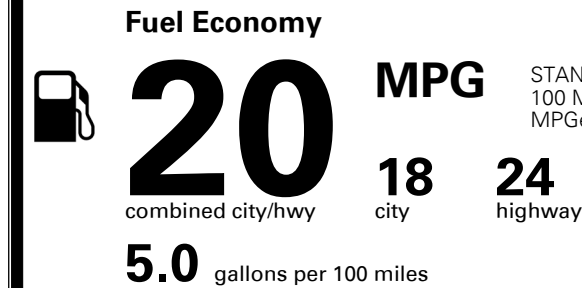

TOTAL ADDITIONAL WEIGHT: 12.0

EPA DOT Fuel Economy and Environment

Gasoline Vehicle

STANDARD SUVs range from 11 to 100 MPG. The best vehicle rates 140 MPGe.

You spend \$3,750 more in fuel costs over 5 years
 compared to the average new vehicle.