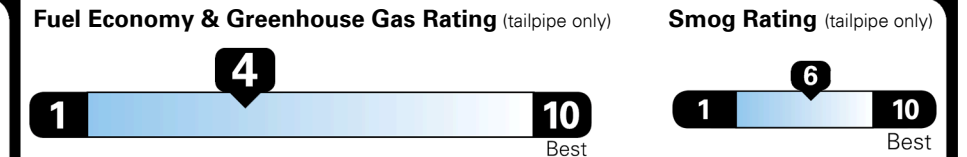

This vehicle emits 442 grams CO₂ per mile. The best emits 0 grams per mile (tailpipe only). Producing and distributing fuel also create emissions; learn more at fueleconomy.gov.

Actual results will vary for many reasons, including driving conditions and how you drive and maintain your vehicle. The average new vehicle gets 28 MPG and costs $9,750 to fuel over 5 years. Cost estimates are based on 15,000 miles per year at $ 3.60 per gallon. MPGe is miles per gasoline gallon equivalent. Vehicle emissions are a significant cause of climate change and smog.

fueleconomy.gov

Calculate personalized estimates and compare vehicles

GOVERNMENT 5-STAR SAFETY RATINGS

PARTS CONTENT INFORMATION

Overall Vehicle Score ★★★★★

Based on the combined rating of frontal, side and rollover. Should ONLY be compared to other vehicles of similar size and weight.

Frontal Driver ★★★★★

Crash Passenger ★★★★★

Based on the risk of injury in a frontal impact. Should ONLY be compared to other vehicles of similar size and weight.

Side Front seat ★★★★★

Crash Rear seat ★★★★★

Star ratings based on the risk of injury in a side impact.

Rollover ★★★★★

Star ratings based on the risk of rollover in a single-vehicle crash.

Star ratings range from 1 to 5 stars (★★★★★) with 5 being the highest.

Source: National Highway Traffic Safety Administration (NHTSA).

www.safercar.gov or 1-888-327-4236

Manufacturer's suggested retail price includes Manufacturer's recommended pre-delivery service. License and title fees, state and local taxes and other dealer installed options and accessories are not included in the manufacturer's suggested retail price.

FOR VEHICLES IN THIS CAR LINE U.S./CANADIAN PARTS CONTENT: 60 %

MAJOR SOURCES OF FOREIGN PARTS: KOREA: 30%

NOTE: PARTS CONTENT DOES NOT INCLUDE FINAL ASSEMBLY, DISTRIBUTION, OR OTHER NON-PARTS COSTS.

FOR THIS VEHICLE FINAL ASSEMBLY POINT: WEST POINT, GA, USA

COUNTRY OF ORIGIN

ENGINE: KOREA

TRANSMISSION: USA