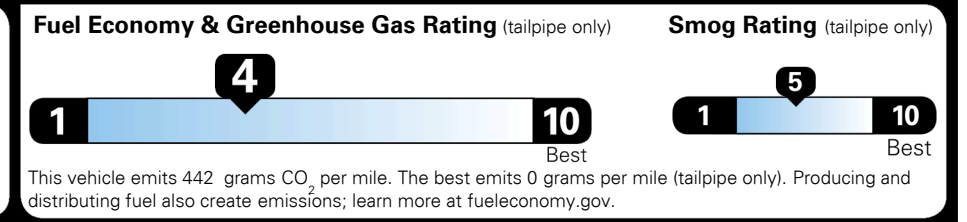

INLAND FREIGHT AND HANDLING \$ 1,395.00

TOTAL MANUFACTURER'S SUGGESTED RETAIL PRICE ▶ \$ 45,905.00

TOTAL ADDITIONAL WEIGHT: 12.0

*Additional terms and conditions apply.
 **Kia Connect may be currently unavailable for some Model Year 2022 and newer vehicles sold or purchased in Massachusetts; please see owners.kia.com for more information.
 NOTE: When you purchase this vehicle, Kia America, Inc. collects personal information you provide to the dealership. For information on our collection and use of personal information and your rights, please see our Privacy Policy on www.kia.com.

EPA DOT Fuel Economy and Environment

Gasoline Vehicle

You spend \$3,500 more in fuel costs over 5 years compared to the average new vehicle.

Annual fuel cost \$2,600

Actual results will vary for many reasons, including driving conditions and how you drive and maintain your vehicle. The average new vehicle gets 28 MPG and costs \$9,500 to fuel over 5 years. Cost estimates are based on 15,000 miles per year at \$ 3.50 per gallon. MPGe is miles per gasoline gallon equivalent. Vehicle emissions are a significant cause of climate change and smog.