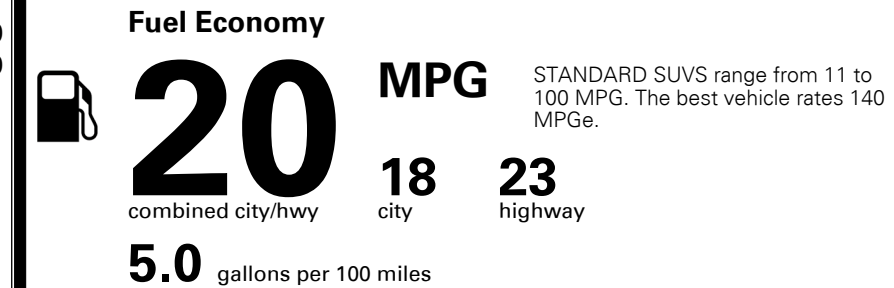

INLAND FREIGHT AND HANDLING \$ 1,395.00

TOTAL MANUFACTURER'S SUGGESTED RETAIL PRICE ▶ \$ 45,905.00

TOTAL ADDITIONAL WEIGHT: 12.0

*Additional terms and conditions apply.
 **Kia Connect may be currently unavailable for some Model Year 2022 and newer vehicles sold or purchased in Massachusetts; please see owners.kia.com for more information.
 NOTE: When you purchase this vehicle, Kia America, Inc. collects personal information you provide to the dealership. For information on our collection and use of personal information and your rights, please see our Privacy Policy on www.kia.com.

EPA DOT Fuel Economy and Environment

Gasoline Vehicle

You spend \$3,500 more in fuel costs over 5 years compared to the average new vehicle.

Annual fuel cost \$2,600

Actual results will vary for many reasons, including driving conditions and how you drive and maintain your vehicle. The average new vehicle gets 28 MPG and costs \$9,500 to fuel over 5 years. Cost estimates are based on 15,000 miles per year at \$ 3.50 per gallon. MPGe is miles per gasoline gallon equivalent. Vehicle emissions are a significant cause of climate change and smog.