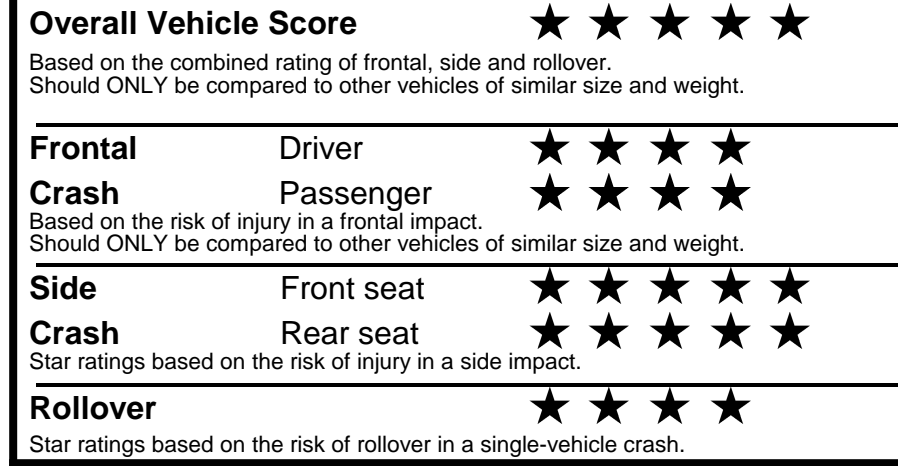

fueleconomy.gov

Calculate personalized estimates and compare vehicles

GOVERNMENT 5-STAR SAFETY RATINGS

Star ratings range from 1 to 5 stars (★★★★★) with 5 being the highest.
 Source: National Highway Traffic Safety Administration (NHTSA).
www.safercar.gov or 1-888-327-4236