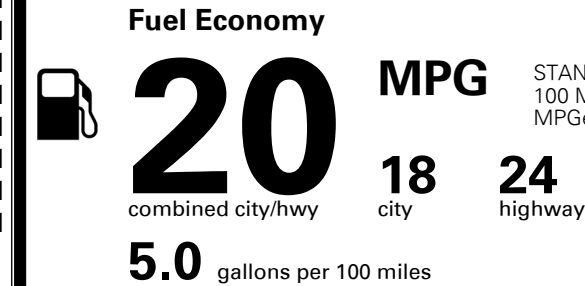

EPA DOT Fuel Economy and Environment

Gasoline Vehicle

STANDARD SUVs range from 11 to 100 MPG. The best vehicle rates 140 MPGe.

You spend
$3,750
more in fuel costs
over 5 years
compared to the
average new vehicle.

Annual fuel cost
$2,700

Fuel Economy & Greenhouse Gas Rating (tailpipe only) Smog Rating (tailpipe only)