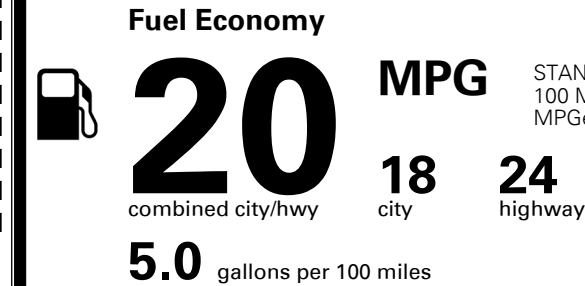

EPA DOT Fuel Economy and Environment

Gasoline Vehicle

STANDARD SUVs range from 11 to 100 MPG. The best vehicle rates 140 MPGe.

You spend $3,750 more in fuel costs over 5 years compared to the average new vehicle.

Annual fuel cost $2,700