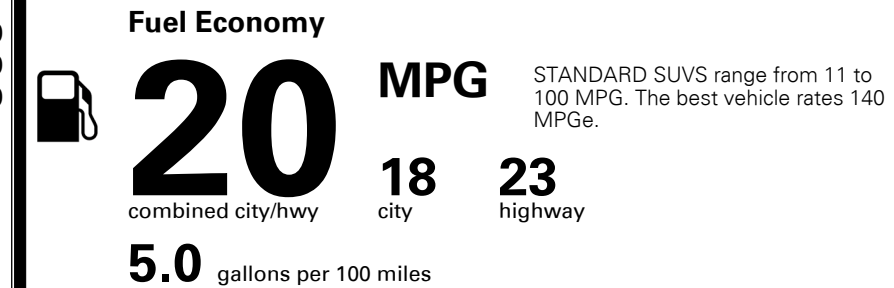

MSRP INCLUDING OPTIONS \$ 42,490.00

INLAND FREIGHT AND HANDLING \$ 1,415.00

TOTAL MANUFACTURER'S SUGGESTED RETAIL PRICE ▶ \$ 43,905.00

EPA DOT Fuel Economy and Environment

Gasoline Vehicle

You spend \$3,500 more in fuel costs over 5 years compared to the average new vehicle.