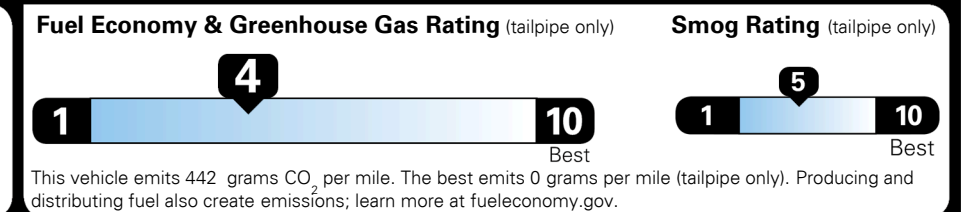

You spend $3,500 more in fuel costs over 5 years compared to the average new vehicle.

Annual fuel cost $2,600