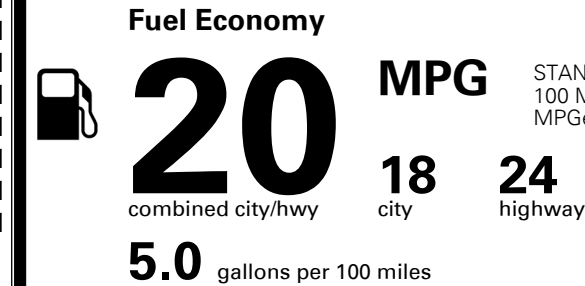

\$ 40,315.00

INLAND FREIGHT AND HANDLING

\$ 1,395.00

TOTAL MANUFACTURER'S SUGGESTED RETAIL PRICE ▶

\$ 41,710.00

TOTAL ADDITIONAL WEIGHT: 12.0

*Additional terms and conditions apply.

**Kia Connect may be currently unavailable for Model Year 2022 and newer vehicles sold or purchased in Massachusetts; please see owners.kia.com for updates on availability.

EPA DOT Fuel Economy and Environment

Gasoline Vehicle

STANDARD SUVs range from 11 to 100 MPG. The best vehicle rates 140 MPGe.

You spend
\$3,750
 more in fuel costs
 over 5 years
 compared to the
 average new vehicle.