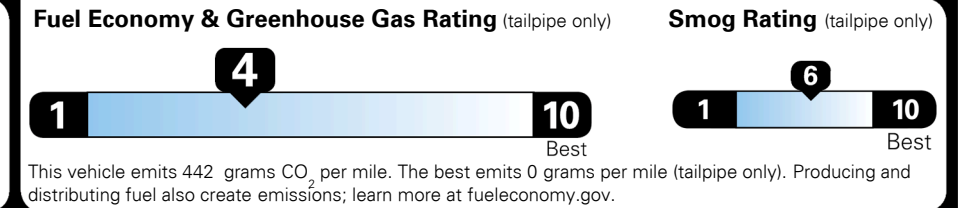

Actual results will vary for many reasons, including driving conditions and how you drive and maintain your vehicle. The average new vehicle gets 28 MPG and costs $9,750 to fuel over 5 years. Cost estimates are based on 15,000 miles per year at $ 3.60 per gallon. MPGe is miles per gasoline gallon equivalent. Vehicle emissions are a significant cause of climate change and smog.

fueleconomy.gov

Calculate personalized estimates and compare vehicles

GOVERNMENT 5-STAR SAFETY RATINGS

Overall Vehicle Score ★ ★ ★ ★ ★

Based on the combined rating of frontal, side and rollover.
Should ONLY be compared to other vehicles of similar size and weight.

Frontal Driver ★ ★ ★ ★

Crash Passenger ★ ★ ★ ★

Based on the risk of injury in a frontal impact.
Should ONLY be compared to other vehicles of similar size and weight.

Side Front seat ★ ★ ★ ★ ★

Crash Rear seat ★ ★ ★ ★ ★

Star ratings based on the risk of injury in a side impact.

Rollover ★ ★ ★ ★

Star ratings based on the risk of rollover in a single-vehicle crash.

Star ratings range from 1 to 5 stars (★★★★★) with 5 being the highest.

Source: National Highway Traffic Safety Administration (NHTSA).

www.safercar.gov or 1-888-327-4236

Manufacturer's suggested retail price includes Manufacturer's recommended pre-delivery service. License and title fees, state and local taxes and other dealer installed options and accessories are not included in the manufacturer's suggested retail price.

PARTS CONTENT INFORMATION

FOR VEHICLES IN THIS CAR LINE U.S./CANADIAN PARTS CONTENT: 60 %

MAJOR SOURCES OF FOREIGN PARTS: KOREA: 30%

NOTE: PARTS CONTENT DOES NOT INCLUDE FINAL ASSEMBLY, DISTRIBUTION, OR OTHER NON-PARTS COSTS.

FOR THIS VEHICLE FINAL ASSEMBLY POINT: WEST POINT, GA, USA

COUNTRY OF ORIGIN

ENGINE: KOREA

TRANSMISSION: USA