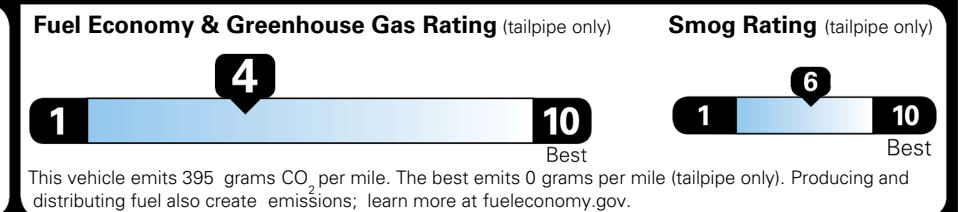

TOTAL ADDITIONAL WEIGHT: 7.2

EPA DOT Fuel Economy and Environment

Gasoline Vehicle

You spend
\$2,750
 more in fuel costs
 over 5 years
 compared to the
 average new vehicle.

Annual fuel cost
\$2,250

Actual results will vary for many reasons, including driving conditions and how you drive and maintain your vehicle. The average new vehicle gets 29 MPG and costs \$8,500 to fuel over 5 years. Cost estimates are based on 15,000 miles per year at \$ 3.30 per gallon. MPGe is miles per gasoline gallon equivalent. Vehicle emissions are a significant cause of climate change and smog.