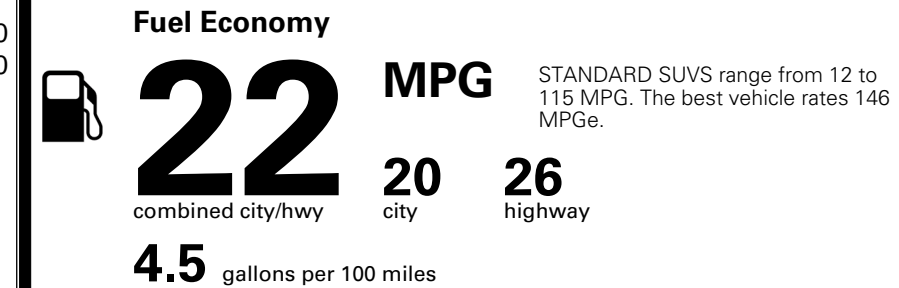

\$ 39,935.00

INLAND FREIGHT AND HANDLING

\$ 1,545.00

TOTAL MANUFACTURER'S SUGGESTED RETAIL PRICE ▶

\$ 41,480.00

*Additional terms and conditions apply.
 **Kia Connect may be currently unavailable for some Model Year 2022 and newer vehicles sold or purchased in Massachusetts; please see owners.kia.com for more information.
 NOTE: When you purchase this vehicle, Kia America, Inc. collects personal information you provide to the dealership. For information on our collection and use of personal information and your rights, please see our Privacy Policy on www.kia.com.

TOTAL ADDITIONAL WEIGHT: 7.2

EPA DOT Fuel Economy and Environment

Gasoline Vehicle

You spend
\$2,750
 more in fuel costs
 over 5 years
 compared to the
 average new vehicle.

Annual fuel cost
\$2,250

Actual results will vary for many reasons, including driving conditions and how you drive and maintain your vehicle. The average new vehicle gets 29 MPG and costs \$8,500 to fuel over 5 years. Cost estimates are based on 15,000 miles per year at \$ 3.30 per gallon. MPGe is miles per gasoline gallon equivalent. Vehicle emissions are a significant cause of climate change and smog.