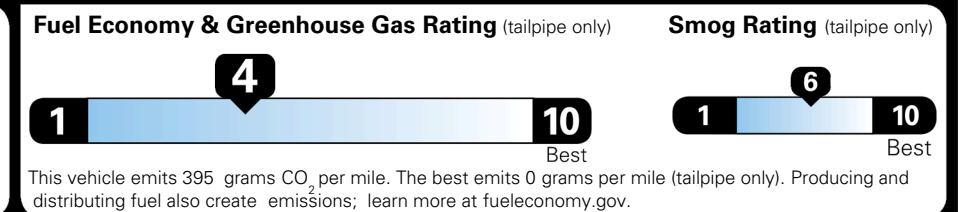

TOTAL ADDITIONAL WEIGHT: 7.2

EPA DOT Fuel Economy and Environment

Gasoline Vehicle

You spend
\$2,500
 more in fuel costs
 over 5 years
 compared to the
 average new vehicle.

Annual fuel cost
\$2,100

Actual results will vary for many reasons, including driving conditions and how you drive and maintain your vehicle. The average new vehicle gets 29 MPG and costs \$8,000 to fuel over 5 years. Cost estimates are based on 15,000 miles per year at \$ 3.10 per gallon. MPGe is miles per gasoline gallon equivalent. Vehicle emissions are a significant cause of climate change and smog.