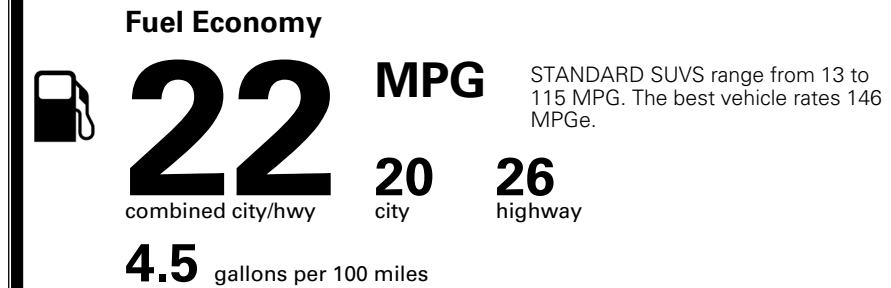

\$ 39,935.00

INLAND FREIGHT AND HANDLING

\$ 1,545.00

TOTAL MANUFACTURER'S SUGGESTED RETAIL PRICE ▶

\$ 41,480.00

*Additional terms and conditions apply.
 **Kia Connect may be currently unavailable for some Model Year 2022 and newer vehicles sold or purchased in Massachusetts; please see owners.kia.com for more information.
 NOTE: When you purchase this vehicle, Kia America, Inc. collects personal information you provide to the dealership. For information on our collection and use of personal information and your rights, please see our Privacy Policy on www.kia.com.

TOTAL ADDITIONAL WEIGHT: 7.2

EPA DOT Fuel Economy and Environment

Gasoline Vehicle

You spend
\$2,500
 more in fuel costs
 over 5 years
 compared to the
 average new vehicle.

Annual fuel cost
\$2,100

Actual results will vary for many reasons, including driving conditions and how you drive and maintain your vehicle. The average new vehicle gets 29 MPG and costs \$8,000 to fuel over 5 years. Cost estimates are based on 15,000 miles per year at \$ 3.10 per gallon. MPGe is miles per gasoline gallon equivalent. Vehicle emissions are a significant cause of climate change and smog.