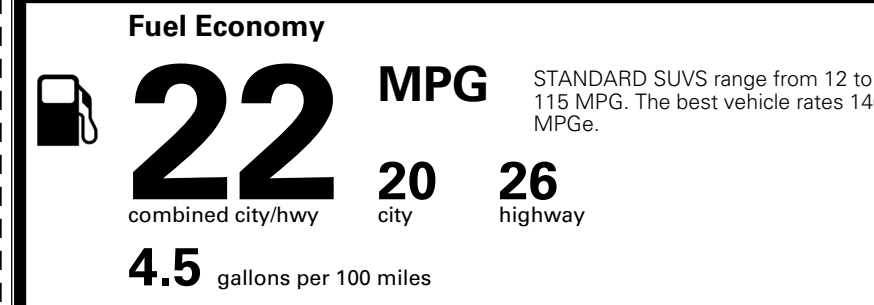

10 Year/100,000 Mile Limited Powertrain Warranty
5 Year/60,000 Mile Limited Basic Warranty
5 Year/60,000 Mile Roadside Assistance

*Additional terms and conditions apply.

**Kia Connect may be currently unavailable for some Model Year 2022 and newer vehicles sold or purchased in Massachusetts; please see owners.kia.com for more information.

NOTE: When you purchase this vehicle, Kia America, Inc. collects personal information you provide to the dealership. For information on our collection and use of personal information and your rights, please see our Privacy Policy on www.kia.com.

MANUFACTURER'S SUGGESTED RETAIL PRICE ▶

$ 43,790.00

COMPARE EX FWD FEATURES

Added to/in place of standard S FWD features

- Power Folding Outside Mirrors
- SynTex Seating Material
- 8-Passenger Seating
- Upgraded Power Driver's Seat
- Power Front Passenger Seat
- Ventilated Front Seats
- One-Touch Slide 2nd Row Bench Seats
- Auto-Dimming Rearview Mirror
- 2nd Row Sunshades

Included
Included
Included
Included
Included
Included
Included
Included
Included

ADDITIONAL INSTALLED EQUIPMENT:
(In addition to or in place of standard features)
Glacial White Pearl Paint $495.00
All Season Floor Liners $255.00

MSRP INCLUDING OPTIONS

$ 44,540.00

INLAND FREIGHT AND HANDLING

$ 1,545.00

TOTAL MANUFACTURER'S SUGGESTED RETAIL PRICE ▶

$ 46,085.00

TOTAL ADDITIONAL WEIGHT:

EPA DOT Fuel Economy and Environment

Gasoline Vehicle

You spend $2,750 more in fuel costs over 5 years compared to the average new vehicle.

Annual fuel cost $2,250