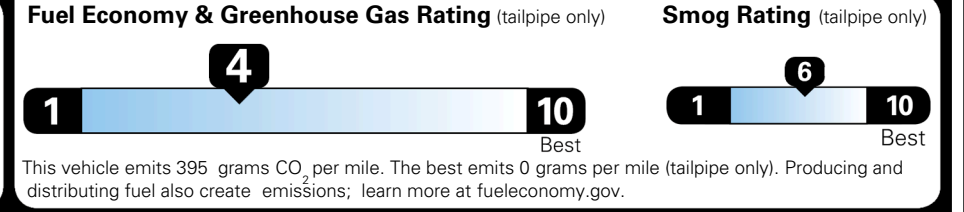

Actual results will vary for many reasons, including driving conditions and how you drive and maintain your vehicle. The average new vehicle gets 29 MPG and costs $8,500 to fuel over 5 years. Cost estimates are based on 15,000 miles per year at $ 3.30 per gallon. MPGe is miles per gasoline gallon equivalent. Vehicle emissions are a significant cause of climate change and smog.

fueleconomy.gov
Calculate personalized estimates and compare vehicles

Smartphone QR Code

GOVERNMENT 5-STAR SAFETY RATINGS

Overall Vehicle Score	Not Rated	
Based on the combined rating of frontal, side and rollover. Should ONLY be compared to other vehicles of similar size and weight.		
Frontal Crash	Driver	Not Rated
Based on the risk of injury in a frontal impact. Should ONLY be compared to other vehicles of similar size and weight.	Passenger	Not Rated
Side Crash	Front seat	Not Rated
Star ratings based on the risk of injury in a side impact.	Rear seat	Not Rated
Rollover	Not Rated	
Star ratings based on the risk of rollover in a single-vehicle crash.		

Star ratings range from 1 to 5 stars (★★★★★) with 5 being the highest. Source: National Highway Traffic Safety Administration (NHTSA). www.safercar.gov or 1-888-327-4236

Manufacturer's suggested retail price includes Manufacturer's recommended pre-delivery service. License and title fees, state and local taxes and other dealer installed options and accessories are not included in the manufacturer's suggested retail price.

PARTS CONTENT INFORMATION

FOR VEHICLES IN THIS CAR LINE U.S./CANADIAN PARTS CONTENT: 50 %

MAJOR SOURCES OF FOREIGN PARTS: KOREA: 35%

NOTE: PARTS CONTENT DOES NOT INCLUDE FINAL ASSEMBLY, DISTRIBUTION, OR OTHER NON-PARTS COSTS.

FOR THIS VEHICLE FINAL ASSEMBLY POINT: WEST POINT, GA, USA

COUNTRY OF ORIGIN ENGINE (MOTOR): KOREA

TRANSMISSION: USA