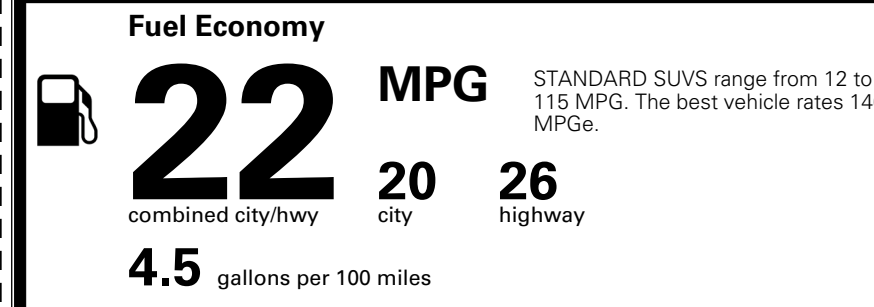

10 Year/100,000 Mile Limited Powertrain Warranty
5 Year/60,000 Mile Limited Basic Warranty
5 Year/60,000 Mile Roadside Assistance

*Additional terms and conditions apply.
**Kia Connect may be currently unavailable for some Model Year 2022 and newer vehicles sold or purchased in Massachusetts; please see owners.kia.com for more information.
NOTE: When you purchase this vehicle, Kia America, Inc. collects personal information you provide to the dealership. For information on our collection and use of personal information and your rights, please see our Privacy Policy on www.kia.com.

MANUFACTURER'S SUGGESTED RETAIL PRICE ▶

COMPARE EX FWD FEATURES

Added to/in place of standard S FWD features

- Power Folding Outside Mirrors
- SynTex Seating Material
- 8-Passenger Seating
- Upgraded Power Driver's Seat
- Power Front Passenger Seat
- Ventilated Front Seats
- One-Touch Slide 2nd Row Bench Seats
- Auto-Dimming Rearview Mirror
- 2nd Row Sunshades

ADDITIONAL INSTALLED EQUIPMENT: (In addition to or in place of standard features)

Towing Package
- Tow Hitch
Carpeted Floor Mats

MSRP INCLUDING OPTIONS

INLAND FREIGHT AND HANDLING

TOTAL MANUFACTURER'S SUGGESTED RETAIL PRICE ▶

TOTAL ADDITIONAL WEIGHT: 7.2

$ 43,790.00

Included
Included
Included
Included
Included
Included
Included
Included
Included

$625.00
$250.00

$ 44,665.00

$ 1,545.00

$ 46,210.00

EPA DOT Fuel Economy and Environment

Gasoline Vehicle

You spend $2,750 more in fuel costs over 5 years
compared to the average new vehicle.

Annual fuel cost $2,250