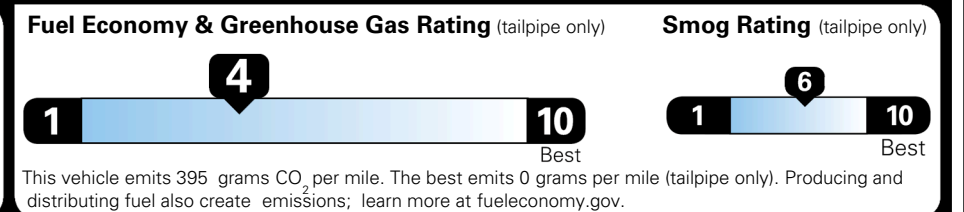

Actual results will vary for many reasons, including driving conditions and how you drive and maintain your vehicle. The average new vehicle gets 29 MPG and costs $8,500 to fuel over 5 years. Cost estimates are based on 15,000 miles per year at $ 3.30 per gallon. MPGe is miles per gasoline gallon equivalent. Vehicle emissions are a significant cause of climate change and smog.

fueleconomy.gov
Calculate personalized estimates and compare vehicles

Smartphone QR Code

GOVERNMENT 5-STAR SAFETY RATINGS

Overall Vehicle Score	Not Rated	
Based on the combined rating of frontal, side and rollover. Should ONLY be compared to other vehicles of similar size and weight.		
Frontal	Driver	Not Rated
Crash	Passenger	Not Rated
Based on the risk of injury in a frontal impact. Should ONLY be compared to other vehicles of similar size and weight.		
Side	Front seat	Not Rated
Crash	Rear seat	Not Rated
Star ratings based on the risk of injury in a side impact.		
Rollover	Not Rated	
Star ratings based on the risk of rollover in a single-vehicle crash.		

Star ratings range from 1 to 5 stars (★★★★★) with 5 being the highest.
Source: National Highway Traffic Safety Administration (NHTSA).
www.safercar.gov or 1-888-327-4236

Manufacturer's suggested retail price includes Manufacturer's recommended pre-delivery service. License and title fees, state and local taxes and other dealer installed options and accessories are not included in the manufacturer's suggested retail price.

PARTS CONTENT INFORMATION

FOR VEHICLES IN THIS CAR LINE U.S./CANADIAN PARTS CONTENT: 50 %

MAJOR SOURCES OF FOREIGN PARTS: KOREA: 35%

NOTE: PARTS CONTENT DOES NOT INCLUDE FINAL ASSEMBLY, DISTRIBUTION, OR OTHER NON-PARTS COSTS.

FOR THIS VEHICLE FINAL ASSEMBLY POINT: WEST POINT, GA, USA

COUNTRY OF ORIGIN ENGINE (MOTOR): KOREA

TRANSMISSION: USA