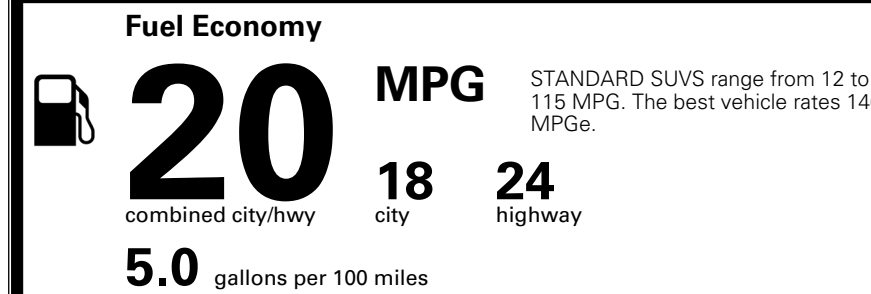

WARRANTY
10 Year/100,000 Mile Limited Powertrain Warranty
5 Year/60,000 Mile Limited Basic Warranty
5 Year/60,000 Mile Roadside Assistance

*Additional terms and conditions apply.
**Kia Connect may be currently unavailable for some Model Year 2022 and newer vehicles sold or purchased in Massachusetts; please see owners.kia.com for more information.
NOTE: When you purchase this vehicle, Kia America, Inc. collects personal information you provide to the dealership. For information on our collection and use of personal information and your rights, please see our Privacy Policy on www.kia.com.

MANUFACTURER'S SUGGESTED RETAIL PRICE ▶

COMPARE X-LINE EX AWD FEATURES

Added to/in place of standard EX AWD features

- 21" Gloss Black Alloy Wheels
- LED Projector Fog Lights
- X-Line Exterior and Interior Styling
- Liftgate Lamp
- Black Exterior Emblems
- 2nd Row Captain's Chairs (2 Seats)
- Self-Leveling Rear Suspension

ADDITIONAL INSTALLED EQUIPMENT:
(In addition to or in place of standard features)
Ebony Black Paint
All Season Floor Liners

MSRP INCLUDING OPTIONS

INLAND FREIGHT AND HANDLING

TOTAL MANUFACTURER'S SUGGESTED RETAIL PRICE ▶

TOTAL ADDITIONAL WEIGHT: 7.2

$ 47,290.00

Included
Included
Included
Included
Included
Included
Included

$495.00
$255.00

$ 48,040.00

$ 1,545.00

$ 49,585.00

EPA DOT Fuel Economy and Environment

Gasoline Vehicle

You spend $4,000 more in fuel costs over 5 years compared to the average new vehicle.

Annual fuel cost $2,500