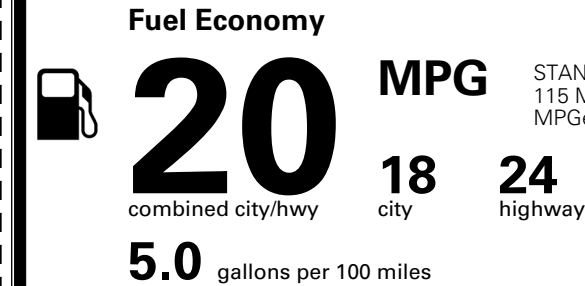

EPA DOT Fuel Economy and Environment

Gasoline Vehicle

STANDARD SUVS range from 13 to 115 MPG. The best vehicle rates 146 MPGe.

You spend
$3,500
more in fuel costs
over 5 years
compared to the
average new vehicle.

Annual fuel cost
$2,300

Fuel Economy & Greenhouse Gas Rating (tailpipe only) Smog Rating (tailpipe only)