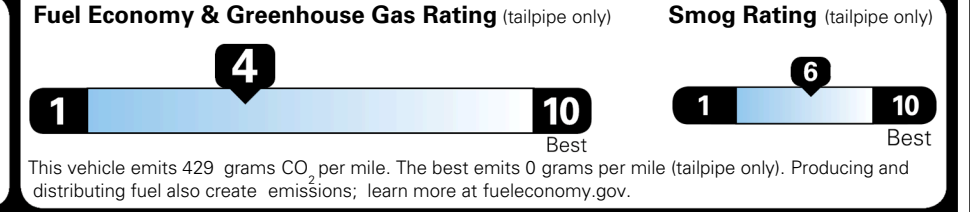

Actual results will vary for many reasons, including driving conditions and how you drive and maintain your vehicle. The average new vehicle gets 29 MPG and costs $8,500 to fuel over 5 years. Cost estimates are based on 15,000 miles per year at $ 3.30 per gallon. MPGe is miles per gasoline gallon equivalent. Vehicle emissions are a significant cause of climate change and smog.

fueleconomy.gov

Calculate personalized estimates and compare vehicles

GOVERNMENT 5-STAR SAFETY RATINGS

Overall Vehicle Score	Not Rated	
Based on the combined rating of frontal, side and rollover. Should ONLY be compared to other vehicles of similar size and weight.		
Frontal Crash	Driver	Not Rated
	Passenger	Not Rated
Based on the risk of injury in a frontal impact. Should ONLY be compared to other vehicles of similar size and weight.		
Side Crash	Front seat	Not Rated
	Rear seat	Not Rated
Star ratings based on the risk of injury in a side impact.		
Rollover	Not Rated	
Star ratings based on the risk of rollover in a single-vehicle crash.		

Star ratings range from 1 to 5 stars (★★★★★) with 5 being the highest.
Source: National Highway Traffic Safety Administration (NHTSA).
www.safercar.gov or 1-888-327-4236

Manufacturer's suggested retail price includes Manufacturer's recommended pre-delivery service. License and title fees, state and local taxes and other dealer installed options and accessories are not included in the manufacturer's suggested retail price.

PARTS CONTENT INFORMATION

FOR VEHICLES IN THIS CAR LINE U.S./CANADIAN PARTS CONTENT: 50 %

MAJOR SOURCES OF FOREIGN PARTS: KOREA: 35%

NOTE: PARTS CONTENT DOES NOT INCLUDE FINAL ASSEMBLY, DISTRIBUTION, OR OTHER NON-PARTS COSTS.

FOR THIS VEHICLE FINAL ASSEMBLY POINT: WEST POINT, GA, USA

COUNTRY OF ORIGIN ENGINE (MOTOR): KOREA
TRANSMISSION: USA