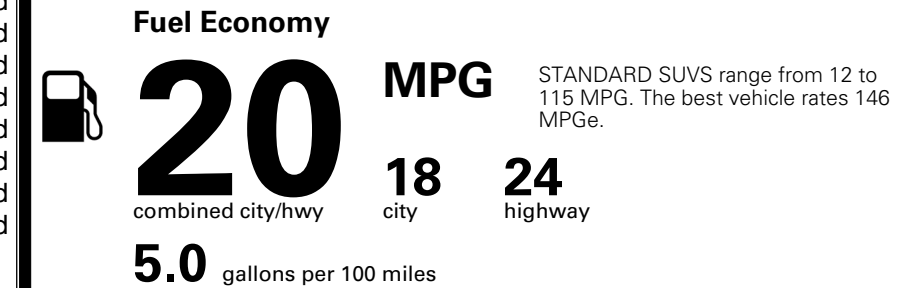

WARRANTY
10 Year/100,000 Mile Limited Powertrain Warranty
5 Year/60,000 Mile Limited Basic Warranty
5 Year/60,000 Mile Roadside Assistance

*Additional terms and conditions apply.
**Kia Connect may be currently unavailable for some Model Year 2022 and newer vehicles sold or purchased in Massachusetts; please see owners.kia.com for more information.
NOTE: When you purchase this vehicle, Kia America, Inc. collects personal information you provide to the dealership. For information on our collection and use of personal information and your rights, please see our Privacy Policy on www.kia.com.

MANUFACTURER'S SUGGESTED RETAIL PRICE ▶

$ 47,290.00

COMPARE X-LINE EX AWD FEATURES
Added to/in place of standard EX AWD features

- 21" Gloss Black Alloy Wheels
- LED Projector Fog Lights
- X-Line Exterior and Interior Styling
- Liftgate Lamp
- Black Exterior Emblems
- 2nd Row Captain's Chairs (2 Seats)
- Self-Leveling Rear Suspension

ADDITIONAL INSTALLED EQUIPMENT:
(In addition to or in place of standard features)
Wolf Gray Paint
Carpeted Floor Mats

Included
Included
Included
Included
Included
Included
Included

$495.00
$250.00

MSRP INCLUDING OPTIONS

$ 48,035.00

INLAND FREIGHT AND HANDLING

$ 1,545.00

TOTAL MANUFACTURER'S SUGGESTED RETAIL PRICE ▶

$ 49,580.00

TOTAL ADDITIONAL WEIGHT:

EPA DOT Fuel Economy and Environment

Gasoline Vehicle

You spend
$4,000
more in fuel costs
over 5 years
compared to the
average new vehicle.

Annual fuel cost
$2,500