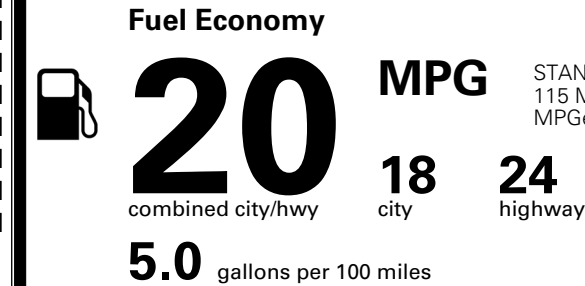

### TOTAL MANUFACTURER'S SUGGESTED RETAIL PRICE ▶

\$ 50,125.00

TOTAL ADDITIONAL WEIGHT: 15.3

\*Additional terms and conditions apply.  
 \*\*Kia Connect may be currently unavailable for some Model Year 2022 and newer vehicles sold or purchased in Massachusetts; please see owners.kia.com for more information.  
 NOTE: When you purchase this vehicle, Kia America, Inc. collects personal information you provide to the dealership. For information on our collection and use of personal information and your rights, please see our Privacy Policy on www.kia.com.

## EPA DOT Fuel Economy and Environment

Gasoline Vehicle

You spend  
**\$3,500**  
 more in fuel costs  
 over 5 years  
 compared to the  
 average new vehicle.

Annual fuel cost  
**\$2,300**

Actual results will vary for many reasons, including driving conditions and how you drive and maintain your vehicle. The average new vehicle gets 29 MPG and costs \$8,000 to fuel over 5 years. Cost estimates are based on 15,000 miles per year at \$ 3.10 per gallon. MPGe is miles per gasoline gallon equivalent. Vehicle emissions are a significant cause of climate change and smog.