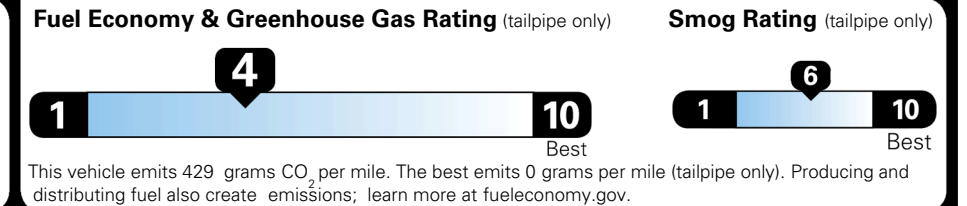

You spend
$3,500
more in fuel costs
over 5 years
compared to the
average new vehicle.

Annual fuel cost
$2,300