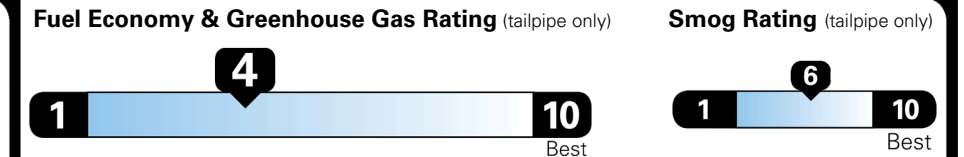

This vehicle emits 429 grams CO₂ per mile. The best emits 0 grams per mile (tailpipe only). Producing and distributing fuel also create emissions; learn more at fueleconomy.gov.

Actual results will vary for many reasons, including driving conditions and how you drive and maintain your vehicle. The average new vehicle gets 29 MPG and costs $8,000 to fuel over 5 years. Cost estimates are based on 15,000 miles per year at $ 3.10 per gallon. MPGe is miles per gasoline gallon equivalent. Vehicle emissions are a significant cause of climate change and smog.

fueleconomy.gov

Calculate personalized estimates and compare vehicles

GOVERNMENT 5-STAR SAFETY RATINGS

Overall Vehicle Score Not Rated

Based on the combined rating of frontal, side and rollover. Should ONLY be compared to other vehicles of similar size and weight.

Frontal Driver Not Rated

Crash Passenger Not Rated

Based on the risk of injury in a frontal impact. Should ONLY be compared to other vehicles of similar size and weight.

Side Front seat Not Rated

Crash Rear seat Not Rated

Star ratings based on the risk of injury in a side impact.

Rollover Not Rated

Star ratings based on the risk of rollover in a single-vehicle crash.

Star ratings range from 1 to 5 stars (★★★★★) with 5 being the highest.

Source: National Highway Traffic Safety Administration (NHTSA).

www.safercar.gov or 1-888-327-4236

Manufacturer's suggested retail price includes Manufacturer's recommended pre-delivery service. License and title fees, state and local taxes and other dealer installed options and accessories are not included in the manufacturer's suggested retail price.

PARTS CONTENT INFORMATION

FOR VEHICLES IN THIS CAR LINE U.S./CANADIAN PARTS CONTENT: 50 %

MAJOR SOURCES OF FOREIGN PARTS: KOREA: 35%

NOTE: PARTS CONTENT DOES NOT INCLUDE FINAL ASSEMBLY, DISTRIBUTION, OR OTHER NON-PARTS COSTS.

FOR THIS VEHICLE FINAL ASSEMBLY POINT: WEST POINT, GA, USA

COUNTRY OF ORIGIN

ENGINE (MOTOR): KOREA

TRANSMISSION: USA