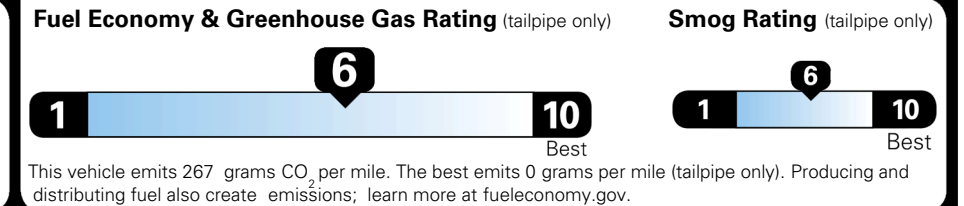

Actual results will vary for many reasons, including driving conditions and how you drive and maintain your vehicle. The average new vehicle gets 29 MPG and costs $8,000 to fuel over 5 years. Cost estimates are based on 15,000 miles per year at $ 3.10 per gallon. MPGe is miles per gasoline gallon equivalent. Vehicle emissions are a significant cause of climate change and smog.

fueleconomy.gov

Calculate personalized estimates and compare vehicles

GOVERNMENT 5-STAR SAFETY RATINGS

Overall Vehicle Score	Not Rated	
Based on the combined rating of frontal, side and rollover. Should ONLY be compared to other vehicles of similar size and weight.		
Frontal	Driver	Not Rated
Crash	Passenger	Not Rated
Based on the risk of injury in a frontal impact. Should ONLY be compared to other vehicles of similar size and weight.		
Side	Front seat	Not Rated
Crash	Rear seat	Not Rated
Star ratings based on the risk of injury in a side impact.		
Rollover	Not Rated	
Star ratings based on the risk of rollover in a single-vehicle crash.		

Star ratings range from 1 to 5 stars (★★★★★) with 5 being the highest.
Source: National Highway Traffic Safety Administration (NHTSA).
www.safercar.gov or 1-888-327-4236

Manufacturer's suggested retail price includes Manufacturer's recommended pre-delivery service. License and title fees, state and local taxes and other dealer installed options and accessories are not included in the manufacturer's suggested retail price.

PARTS CONTENT INFORMATION

FOR VEHICLES IN THIS CAR LINE U.S./CANADIAN PARTS CONTENT: 45 %

MAJOR SOURCES OF FOREIGN PARTS: KOREA: 40%

NOTE: PARTS CONTENT DOES NOT INCLUDE FINAL ASSEMBLY, DISTRIBUTION, OR OTHER NON-PARTS COSTS.

FOR THIS VEHICLE FINAL ASSEMBLY POINT: WEST POINT, GA, USA

COUNTRY OF ORIGIN
ENGINE (MOTOR): KOREA
TRANSMISSION: MEXICO