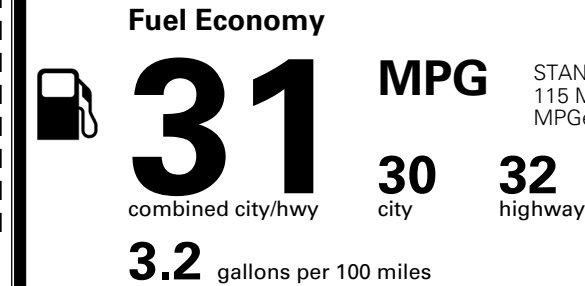

EPA DOT Fuel Economy and Environment

Gasoline Vehicle

STANDARD SUVS range from 13 to 115 MPG. The best vehicle rates 146 MPGe.

You save $500
in fuel costs over 5 years compared to the average new vehicle.

Annual fuel cost
$1,500

Fuel Economy & Greenhouse Gas Rating (tailpipe only) Smog Rating (tailpipe only)