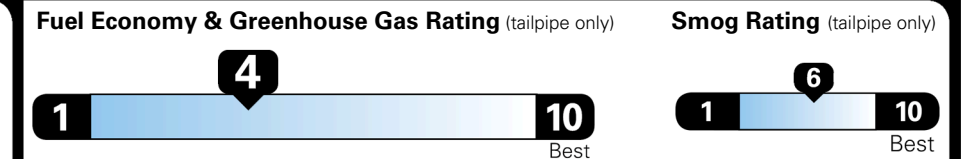

You spend
$4,000
more in fuel costs
over 5 years
compared to the
average new vehicle.

Annual fuel cost
$2,500