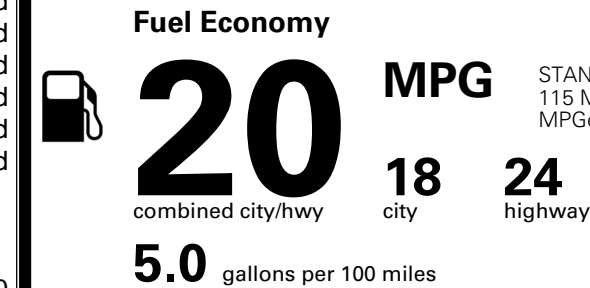

\$ 1,545.00

TOTAL MANUFACTURER'S SUGGESTED RETAIL PRICE ▶

\$ 56,685.00

TOTAL ADDITIONAL WEIGHT: 7.2

EPA DOT Fuel Economy and Environment

Gasoline Vehicle

You spend
\$4,000
 more in fuel costs
 over 5 years
 compared to the
 average new vehicle.

Annual fuel cost
\$2,500

This vehicle emits 429 grams CO₂ per mile. The best emits 0 grams per mile (tailpipe only). Producing and distributing fuel also create emissions; learn more at fueleconomy.gov.