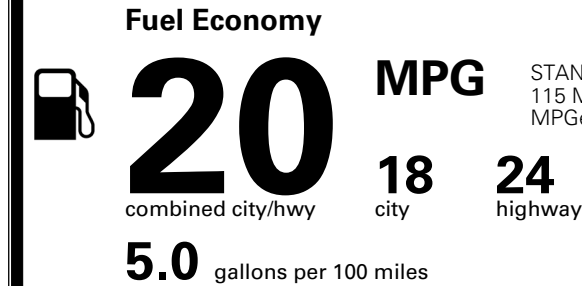

\$495.00
 \$295.00
 \$625.00

MSRP INCLUDING OPTIONS

\$ 56,305.00

INLAND FREIGHT AND HANDLING

\$ 1,545.00

TOTAL MANUFACTURER'S SUGGESTED RETAIL PRICE ▶

\$ 57,850.00

TOTAL ADDITIONAL WEIGHT:

EPA DOT Fuel Economy and Environment

Gasoline Vehicle

STANDARD SUVS range from 13 to 115 MPG. The best vehicle rates 146 MPGe.

You spend \$3,500 more in fuel costs over 5 years compared to the average new vehicle.

Annual fuel cost \$2,300

Fuel Economy & Greenhouse Gas Rating (tailpipe only)

Smog Rating (tailpipe only)

This vehicle emits 429 grams CO₂ per mile. The best emits 0 grams per mile (tailpipe only). Producing and distributing fuel also create emissions; learn more at fueleconomy.gov.