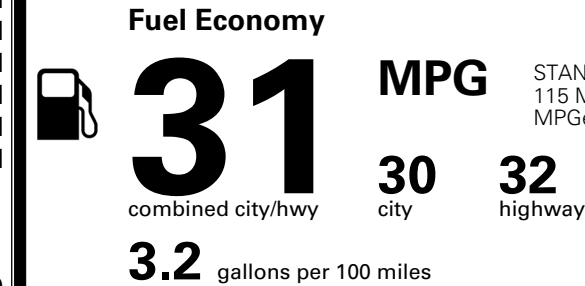

EPA DOT Fuel Economy and Environment

Gasoline Vehicle

STANDARD SUVs range from 13 to 115 MPG. The best vehicle rates 146 MPGe.

You save $500
in fuel costs over 5 years compared to the average new vehicle.

Annual fuel cost
$1,500