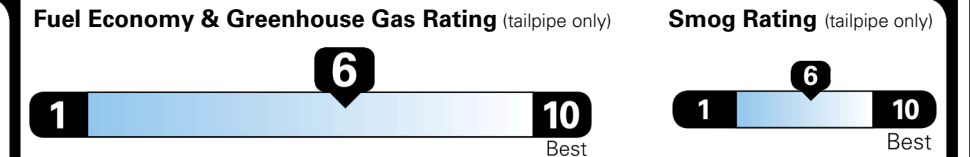

This vehicle emits 281 grams CO₂ per mile. The best emits 0 grams per mile (tailpipe only). Producing and distributing fuel also create emissions; learn more at fueleconomy.gov.

Actual results will vary for many reasons, including driving conditions and how you drive and maintain your vehicle. The average new vehicle gets 29 MPG and costs $8,000 to fuel over 5 years. Cost estimates are based on 15,000 miles per year at $ 3.10 per gallon. MPGe is miles per gasoline gallon equivalent. Vehicle emissions are a significant cause of climate change and smog.

fueleconomy.gov

Calculate personalized estimates and compare vehicles

GOVERNMENT 5-STAR SAFETY RATINGS

Overall Vehicle Score Not Rated

Based on the combined rating of frontal, side and rollover. Should ONLY be compared to other vehicles of similar size and weight.

Frontal	Driver	Not Rated
Crash	Passenger	Not Rated

Based on the risk of injury in a frontal impact. Should ONLY be compared to other vehicles of similar size and weight.

Side	Front seat	Not Rated
Crash	Rear seat	Not Rated

Star ratings based on the risk of injury in a side impact.

Rollover Not Rated

Star ratings based on the risk of rollover in a single-vehicle crash.

Star ratings range from 1 to 5 stars (★★★★★) with 5 being the highest.

Source: National Highway Traffic Safety Administration (NHTSA).

www.safercar.gov or 1-888-327-4236

Manufacturer's suggested retail price includes Manufacturer's recommended pre-delivery service. License and title fees, state and local taxes and other dealer installed options and accessories are not included in the manufacturer's suggested retail price.

PARTS CONTENT INFORMATION

FOR VEHICLES IN THIS CAR LINE U.S./CANADIAN PARTS CONTENT: 45 %

MAJOR SOURCES OF FOREIGN PARTS: KOREA: 40%

NOTE: PARTS CONTENT DOES NOT INCLUDE FINAL ASSEMBLY, DISTRIBUTION, OR OTHER NON-PARTS COSTS.

FOR THIS VEHICLE FINAL ASSEMBLY POINT: WEST POINT, GA, USA

COUNTRY OF ORIGIN

ENGINE (MOTOR): KOREA

TRANSMISSION: MEXICO