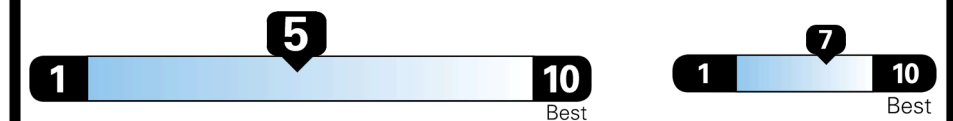

Fuel Economy & Greenhouse Gas Rating (tailpipe only) Smog Rating (tailpipe only)

This vehicle emits 382 grams CO₂ per mile. The best emits 0 grams per mile (tailpipe only). Producing and distributing fuel also create emissions; learn more at fueleconomy.gov.

Actual results will vary for many reasons, including driving conditions and how you drive and maintain your vehicle. The average new vehicle gets 28 MPG and costs $9,750 to fuel over 5 years. Cost estimates are based on 15,000 miles per year at $ 3.60 per gallon. MPGe is miles per gasoline gallon equivalent. Vehicle emissions are a significant cause of climate change and smog.

fueleconomy.gov

Calculate personalized estimates and compare vehicles

GOVERNMENT 5-STAR SAFETY RATINGS

Overall Vehicle Score Not Rated

Based on the combined rating of frontal, side and rollover.
Should ONLY be compared to other vehicles of similar size and weight.

Frontal	Driver	★★★★
Crash	Passenger	★★★★

Based on the risk of injury in a frontal impact.
Should ONLY be compared to other vehicles of similar size and weight.

Side	Front seat	Not Rated
Crash	Rear seat	Not Rated

Star ratings based on the risk of injury in a side impact.

Rollover ★★★★★

Star ratings based on the risk of rollover in a single-vehicle crash.

Star ratings range from 1 to 5 stars (★★★★★) with 5 being the highest.

Source: National Highway Traffic Safety Administration (NHTSA).

www.safercar.gov or 1-888-327-4236

Manufacturer's suggested retail price includes Manufacturer's recommended pre-delivery service. License and title fees, state and local taxes and other dealer installed options and accessories are not included in the manufacturer's suggested retail price.

PARTS CONTENT INFORMATION

FOR VEHICLES IN THIS CAR LINE U.S./CANADIAN PARTS CONTENT: 60 %

MAJOR SOURCES OF FOREIGN PARTS: KOREA: 30%

NOTE: PARTS CONTENT DOES NOT INCLUDE FINAL ASSEMBLY, DISTRIBUTION, OR OTHER NON-PARTS COSTS.

FOR THIS VEHICLE FINAL ASSEMBLY POINT: WEST POINT, GA, USA

COUNTRY OF ORIGIN

ENGINE: USA

TRANSMISSION: KOREA