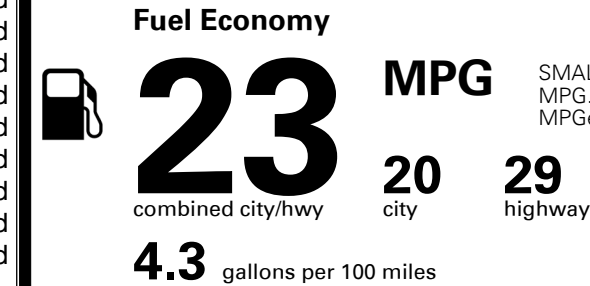

EPA DOT Fuel Economy and Environment

Gasoline Vehicle

SMALL SUVs range from 14 to 118 MPG. The best vehicle rates 140 MPGe.

You spend
$2,000
more in fuel costs
over 5 years
compared to the
average new vehicle.

Annual fuel cost
$2,350