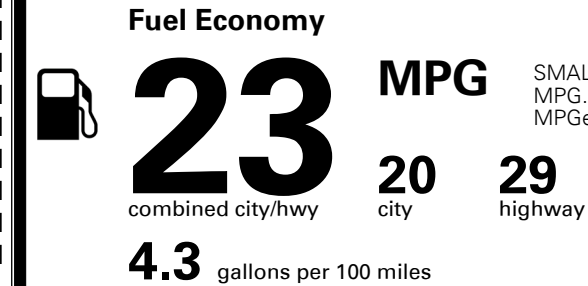

TOTAL ADDITIONAL WEIGHT: 7.5

EPA DOT Fuel Economy and Environment

Gasoline Vehicle

SMALL SUVs range from 14 to 118 MPG. The best vehicle rates 140 MPGe.

You spend \$2,000 more in fuel costs over 5 years compared to the average new vehicle.