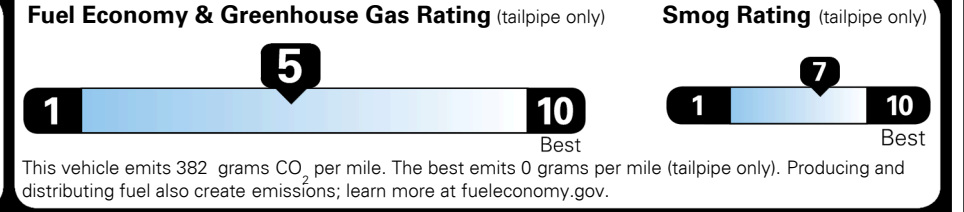

Actual results will vary for many reasons, including driving conditions and how you drive and maintain your vehicle. The average new vehicle gets 28 MPG and costs $9,750 to fuel over 5 years. Cost estimates are based on 15,000 miles per year at $ 3.60 per gallon. MPGe is miles per gasoline gallon equivalent. Vehicle emissions are a significant cause of climate change and smog.

fueleconomy.gov

Calculate personalized estimates and compare vehicles

GOVERNMENT 5-STAR SAFETY RATINGS

Overall Vehicle Score		Not Rated
Based on the combined rating of frontal, side and rollover. Should ONLY be compared to other vehicles of similar size and weight.		
Frontal	Driver	★★★★
Crash	Passenger	★★★★
Based on the risk of injury in a frontal impact. Should ONLY be compared to other vehicles of similar size and weight.		
Side	Front seat	Not Rated
Crash	Rear seat	Not Rated
Star ratings based on the risk of injury in a side impact.		
Rollover		★★★★
Star ratings based on the risk of rollover in a single-vehicle crash.		

Star ratings range from 1 to 5 stars (★★★★★) with 5 being the highest.
Source: National Highway Traffic Safety Administration (NHTSA).
www.safercar.gov or 1-888-327-4236

Manufacturer's suggested retail price includes Manufacturer's recommended pre-delivery service. License and title fees, state and local taxes and other dealer installed options and accessories are not included in the manufacturer's suggested retail price.

PARTS CONTENT INFORMATION

FOR VEHICLES IN THIS CAR LINE U.S./CANADIAN PARTS CONTENT: 60 %

MAJOR SOURCES OF FOREIGN PARTS: KOREA: 30%

NOTE: PARTS CONTENT DOES NOT INCLUDE FINAL ASSEMBLY, DISTRIBUTION, OR OTHER NON-PARTS COSTS.

FOR THIS VEHICLE FINAL ASSEMBLY POINT: WEST POINT, GA, USA

COUNTRY OF ORIGIN ENGINE: USA

TRANSMISSION: KOREA