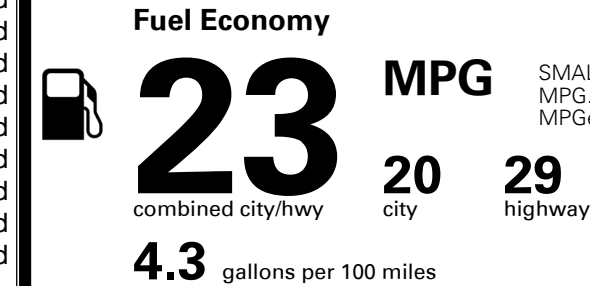

TOTAL MANUFACTURER'S SUGGESTED RETAIL PRICE ▶

\$ 40,185.00

TOTAL ADDITIONAL WEIGHT: 6.6

*Additional terms and conditions apply.

**Kia Connect may be currently unavailable for some Model Year 2022 and newer vehicles sold or purchased in Massachusetts; please see owners.kia.com for more information.

EPA DOT Fuel Economy and Environment

Gasoline Vehicle

SMALL SUVs range from 14 to 118 MPG. The best vehicle rates 140 MPGe.

You spend \$2,000 more in fuel costs over 5 years compared to the average new vehicle.