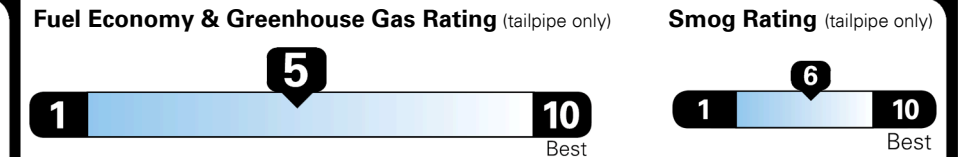

This vehicle emits 382 grams CO₂ per mile. The best emits 0 grams per mile (tailpipe only). Producing and distributing fuel also create emissions; learn more at fueleconomy.gov.

Actual results will vary for many reasons, including driving conditions and how you drive and maintain your vehicle. The average new vehicle gets 28 MPG and costs $9,500 to fuel over 5 years. Cost estimates are based on 15,000 miles per year at $ 3.50 per gallon. MPGe is miles per gasoline gallon equivalent. Vehicle emissions are a significant cause of climate change and smog.

fueleconomy.gov

Calculate personalized estimates and compare vehicles

GOVERNMENT 5-STAR SAFETY RATINGS

Overall Vehicle Score Not Rated

Based on the combined rating of frontal, side and rollover. Should ONLY be compared to other vehicles of similar size and weight.

Frontal Driver Not Rated

Crash Passenger Not Rated

Based on the risk of injury in a frontal impact. Should ONLY be compared to other vehicles of similar size and weight.

Side Front seat Not Rated

Crash Rear seat Not Rated

Star ratings based on the risk of injury in a side impact.

Rollover Not Rated

Star ratings based on the risk of rollover in a single-vehicle crash.

Star ratings range from 1 to 5 stars (★★★★★) with 5 being the highest.

Source: National Highway Traffic Safety Administration (NHTSA).

www.safercar.gov or 1-888-327-4236

Manufacturer's suggested retail price includes Manufacturer's recommended pre-delivery service. License and title fees, state and local taxes and other dealer installed options and accessories are not included in the manufacturer's suggested retail price.

PARTS CONTENT INFORMATION

FOR VEHICLES IN THIS CAR LINE U.S./CANADIAN PARTS CONTENT: 55 %

MAJOR SOURCES OF FOREIGN PARTS: KOREA: 35%

NOTE: PARTS CONTENT DOES NOT INCLUDE FINAL ASSEMBLY, DISTRIBUTION, OR OTHER NON-PARTS COSTS.

FOR THIS VEHICLE FINAL ASSEMBLY POINT: WEST POINT, GA, USA

COUNTRY OF ORIGIN ENGINE (MOTOR): USA

TRANSMISSION: KOREA