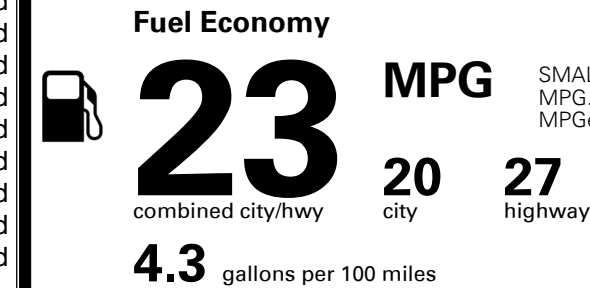

EPA DOT Fuel Economy and Environment

Gasoline Vehicle

SMALL SUVs range from 14 to 118 MPG. The best vehicle rates 140 MPGe.

You spend $2,000 more in fuel costs over 5 years compared to the average new vehicle.

Annual fuel cost
$2,300

Fuel Economy & Greenhouse Gas Rating (tailpipe only)