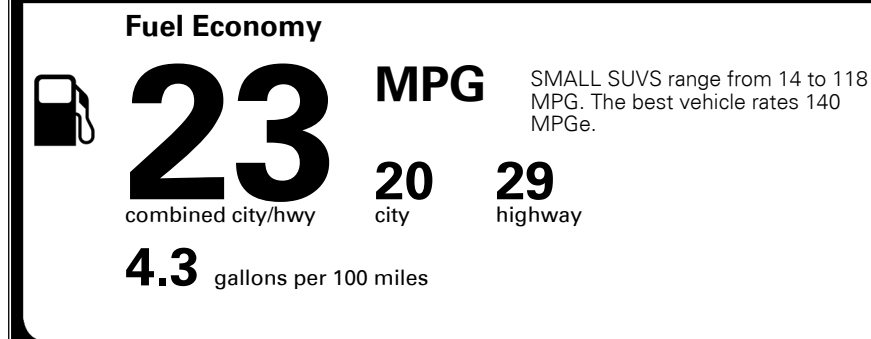

\$225.00
 Included
 \$350.00

\$ 42,265.00

\$ 1,375.00

\$ 43,640.00

EPA DOT Fuel Economy and Environment

Gasoline Vehicle

You spend \$2,000 more in fuel costs over 5 years
 compared to the average new vehicle.