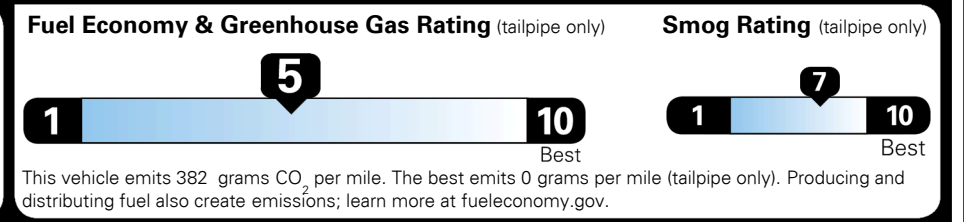

Actual results will vary for many reasons, including driving conditions and how you drive and maintain your vehicle. The average new vehicle gets 28 MPG and costs $9,750 to fuel over 5 years. Cost estimates are based on 15,000 miles per year at $ 3.60 per gallon. MPGe is miles per gasoline gallon equivalent. Vehicle emissions are a significant cause of climate change and smog.

fueleconomy.gov
Calculate personalized estimates and compare vehicles

Smartphone QR Code

GOVERNMENT 5-STAR SAFETY RATINGS

Overall Vehicle Score		Not Rated
Based on the combined rating of frontal, side and rollover. Should ONLY be compared to other vehicles of similar size and weight.		
Frontal	Driver	★★★★
Crash	Passenger	★★★★
Based on the risk of injury in a frontal impact. Should ONLY be compared to other vehicles of similar size and weight.		
Side	Front seat	Not Rated
Crash	Rear seat	Not Rated
Star ratings based on the risk of injury in a side impact.		
Rollover		★★★★
Star ratings based on the risk of rollover in a single-vehicle crash.		

Star ratings range from 1 to 5 stars (★★★★★) with 5 being the highest.
Source: National Highway Traffic Safety Administration (NHTSA).
www.safercar.gov or 1-888-327-4236

Manufacturer's suggested retail price includes Manufacturer's recommended pre-delivery service. License and title fees, state and local taxes and other dealer installed options and accessories are not included in the manufacturer's suggested retail price.

PARTS CONTENT INFORMATION

FOR VEHICLES IN THIS CAR LINE U.S./CANADIAN PARTS CONTENT: 60 %

MAJOR SOURCES OF FOREIGN PARTS: KOREA: 30%

NOTE: PARTS CONTENT DOES NOT INCLUDE FINAL ASSEMBLY, DISTRIBUTION, OR OTHER NON-PARTS COSTS.

FOR THIS VEHICLE FINAL ASSEMBLY POINT: WEST POINT, GA, USA

COUNTRY OF ORIGIN
ENGINE: USA
TRANSMISSION: KOREA