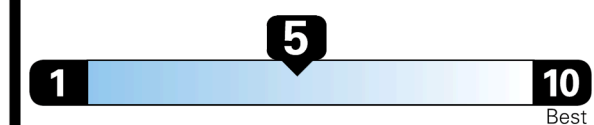

EPA DOT Fuel Economy and Environment

Gasoline Vehicle

Fuel Economy

23 MPG
combined city/hwy

20 MPG
city

27 MPG
highway

4.3 gallons per 100 miles

SMALL SUVs range from 14 to 138 MPG. The best vehicle rates 146 MPGe.

You spend $2,250 more in fuel costs over 5 years compared to the average new vehicle.

Annual fuel cost $2,150

Fuel Economy & Greenhouse Gas Rating (tailpipe only)