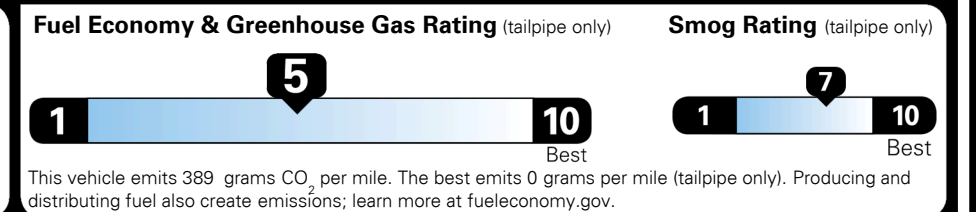

\$225.00
 Included

MSRP INCLUDING OPTIONS

\$ 43,715.00

INLAND FREIGHT AND HANDLING

\$ 1,375.00

TOTAL MANUFACTURER'S SUGGESTED RETAIL PRICE ▶

\$ 45,090.00

TOTAL ADDITIONAL WEIGHT: 6.6

EPA DOT Fuel Economy and Environment

Gasoline Vehicle

You spend \$2,000 more in fuel costs over 5 years
 compared to the average new vehicle.

Annual fuel cost \$2,350

Actual results will vary for many reasons, including driving conditions and how you drive and maintain your vehicle. The average new vehicle gets 28 MPG and costs \$9,750 to fuel over 5 years. Cost estimates are based on 15,000 miles per year at \$ 3.60 per gallon. MPGe is miles per gasoline gallon equivalent. Vehicle emissions are a significant cause of climate change and smog.