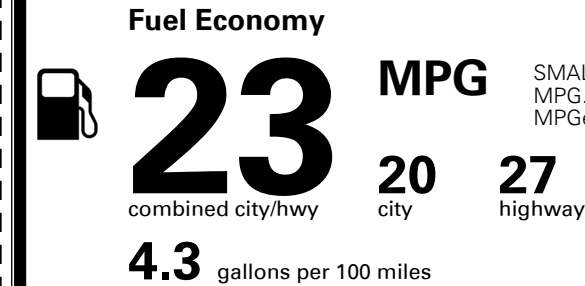

\$225.00

MSRP INCLUDING OPTIONS

\$ 43,715.00

INLAND FREIGHT AND HANDLING

\$ 1,375.00

TOTAL MANUFACTURER'S SUGGESTED RETAIL PRICE ▶

\$ 45,090.00

TOTAL ADDITIONAL WEIGHT: 6.6

EPA DOT Fuel Economy and Environment

Gasoline Vehicle

SMALL SUVs range from 14 to 118 MPG. The best vehicle rates 140 MPGe.

You spend
\$2,000
 more in fuel costs
 over 5 years
 compared to the
 average new vehicle.