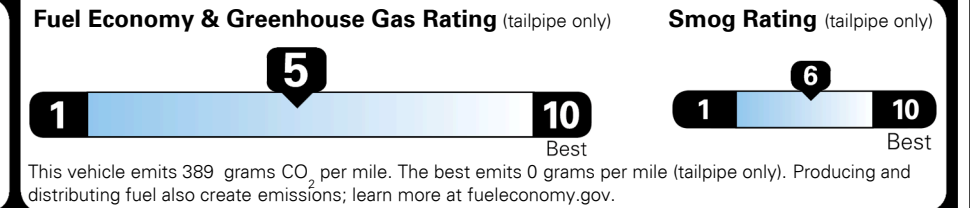

Actual results will vary for many reasons, including driving conditions and how you drive and maintain your vehicle. The average new vehicle gets 28 MPG and costs $9,500 to fuel over 5 years. Cost estimates are based on 15,000 miles per year at $ 3.50 per gallon. MPGe is miles per gasoline gallon equivalent. Vehicle emissions are a significant cause of climate change and smog.

fueleconomy.gov

Calculate personalized estimates and compare vehicles

GOVERNMENT 5-STAR SAFETY RATINGS

Overall Vehicle Score	Not Rated	
Based on the combined rating of frontal, side and rollover. Should ONLY be compared to other vehicles of similar size and weight.		
Frontal	Driver	Not Rated
Crash	Passenger	Not Rated
Based on the risk of injury in a frontal impact. Should ONLY be compared to other vehicles of similar size and weight.		
Side	Front seat	Not Rated
Crash	Rear seat	Not Rated
Star ratings based on the risk of injury in a side impact.		
Rollover	Not Rated	
Star ratings based on the risk of rollover in a single-vehicle crash.		

Star ratings range from 1 to 5 stars (★★★★★) with 5 being the highest.
Source: National Highway Traffic Safety Administration (NHTSA).
www.safercar.gov or 1-888-327-4236

Manufacturer's suggested retail price includes Manufacturer's recommended pre-delivery service. License and title fees, state and local taxes and other dealer installed options and accessories are not included in the manufacturer's suggested retail price.

PARTS CONTENT INFORMATION

FOR VEHICLES IN THIS CAR LINE U.S./CANADIAN PARTS CONTENT: 55 %

MAJOR SOURCES OF FOREIGN PARTS: KOREA: 35%

NOTE: PARTS CONTENT DOES NOT INCLUDE FINAL ASSEMBLY, DISTRIBUTION, OR OTHER NON-PARTS COSTS.

FOR THIS VEHICLE FINAL ASSEMBLY POINT: WEST POINT, GA, USA

COUNTRY OF ORIGIN
ENGINE (MOTOR): USA
TRANSMISSION: KOREA