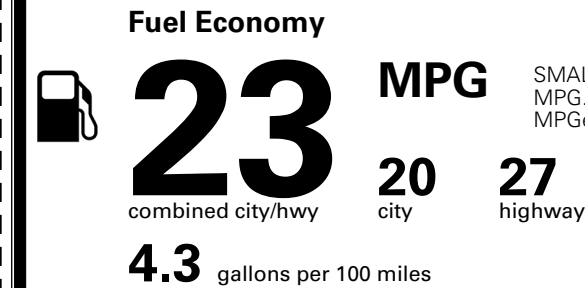

EPA DOT Fuel Economy and Environment

Gasoline Vehicle

SMALL SUVs range from 14 to 138 MPG. The best vehicle rates 146 MPGe.

You spend
$2,250
more in fuel costs
over 5 years
compared to the
average new vehicle.

Annual fuel cost
$2,150

Fuel Economy & Greenhouse Gas Rating (tailpipe only) Smog Rating (tailpipe only)