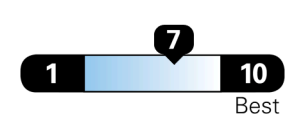

Actual results will vary for many reasons, including driving conditions and how you drive and maintain your vehicle. The average new vehicle gets 28 MPG and costs $9,750 to fuel over 5 years. Cost estimates are based on 15,000 miles per year at $ 3.60 per gallon. MPGe is miles per gasoline gallon equivalent. Vehicle emissions are a significant cause of climate change and smog.

fueleconomy.gov

Calculate personalized estimates and compare vehicles