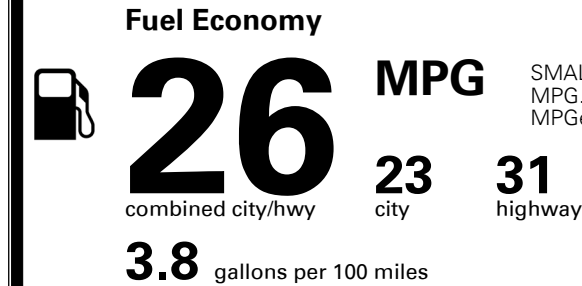

\$495.00
 \$1,300.00

 \$380.00
 \$225.00
 \$350.00
 \$75.00

MSRP INCLUDING OPTIONS

\$ 37,715.00

INLAND FREIGHT AND HANDLING

\$ 1,415.00

TOTAL MANUFACTURER'S SUGGESTED RETAIL PRICE ▶

\$ 39,130.00

TOTAL ADDITIONAL WEIGHT: 20.3

EPA DOT Fuel Economy and Environment

Gasoline Vehicle

SMALL SUVs range from 14 to 118 MPG. The best vehicle rates 140 MPGe.

You spend \$500 more in fuel costs over 5 years compared to the average new vehicle.