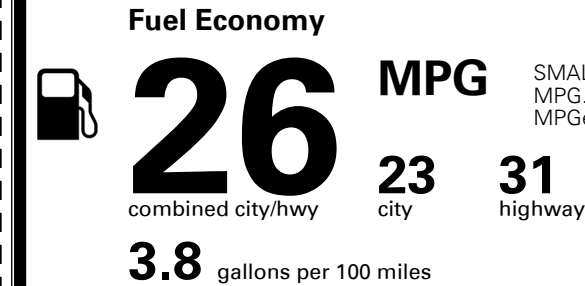

TOTAL ADDITIONAL WEIGHT: 19.0

*Additional terms and conditions apply.

**Kia Connect may be currently unavailable for some Model Year 2022 and newer vehicles sold or purchased in Massachusetts; please see owners.kia.com for more information.

EPA DOT Fuel Economy and Environment

Gasoline Vehicle

SMALL SUVs range from 14 to 118 MPG. The best vehicle rates 140 MPGe.

You spend \$500 more in fuel costs over 5 years compared to the average new vehicle.