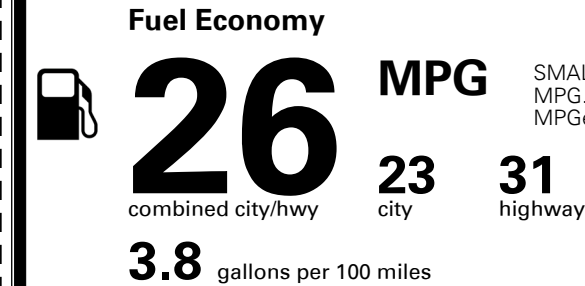

TOTAL ADDITIONAL WEIGHT: 6.6

EPA DOT Fuel Economy and Environment

Gasoline Vehicle

SMALL SUVs range from 14 to 118 MPG. The best vehicle rates 140 MPGe.

You spend \$750 more in fuel costs over 5 years compared to the average new vehicle.