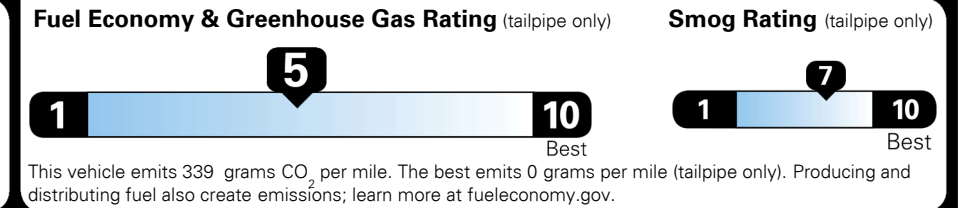

Actual results will vary for many reasons, including driving conditions and how you drive and maintain your vehicle. The average new vehicle gets 28 MPG and costs $9,750 to fuel over 5 years. Cost estimates are based on 15,000 miles per year at $ 3.60 per gallon. MPGe is miles per gasoline gallon equivalent. Vehicle emissions are a significant cause of climate change and smog.

fueleconomy.gov

Calculate personalized estimates and compare vehicles

GOVERNMENT 5-STAR SAFETY RATINGS

Overall Vehicle Score		Not Rated
Based on the combined rating of frontal, side and rollover. Should ONLY be compared to other vehicles of similar size and weight.		
Frontal	Driver	★★★★
Crash	Passenger	★★★★
Based on the risk of injury in a frontal impact. Should ONLY be compared to other vehicles of similar size and weight.		
Side	Front seat	Not Rated
Crash	Rear seat	Not Rated
Star ratings based on the risk of injury in a side impact.		
Rollover		★★★★
Star ratings based on the risk of rollover in a single-vehicle crash.		

Star ratings range from 1 to 5 stars (★★★★★) with 5 being the highest.
Source: National Highway Traffic Safety Administration (NHTSA).
www.safercar.gov or 1-888-327-4236

Manufacturer's suggested retail price includes Manufacturer's recommended pre-delivery service. License and title fees, state and local taxes and other dealer installed options and accessories are not included in the manufacturer's suggested retail price.

PARTS CONTENT INFORMATION

FOR VEHICLES IN THIS CAR LINE U.S./CANADIAN PARTS CONTENT: 60 %

MAJOR SOURCES OF FOREIGN PARTS: KOREA: 30%

NOTE: PARTS CONTENT DOES NOT INCLUDE FINAL ASSEMBLY, DISTRIBUTION, OR OTHER NON-PARTS COSTS.

FOR THIS VEHICLE FINAL ASSEMBLY POINT: WEST POINT, GA, USA

COUNTRY OF ORIGIN

ENGINE: USA

TRANSMISSION: USA