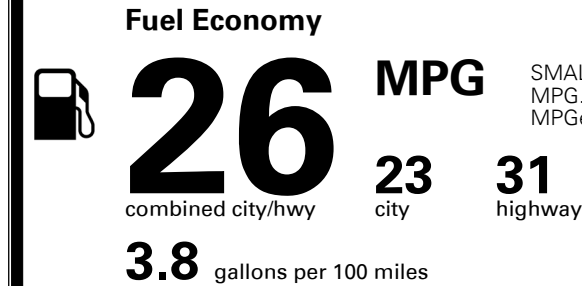

TOTAL ADDITIONAL WEIGHT: 13.2

*Additional terms and conditions apply.

**Kia Connect may be currently unavailable for some Model Year 2022 and newer vehicles sold or purchased in Massachusetts; please see owners.kia.com for more information.

EPA DOT Fuel Economy and Environment

Gasoline Vehicle

SMALL SUVs range from 14 to 118 MPG. The best vehicle rates 140 MPGe.

You spend \$500 more in fuel costs over 5 years compared to the average new vehicle.