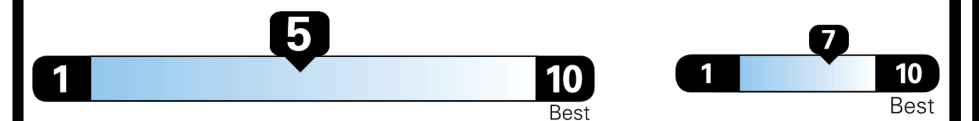

Fuel Economy & Greenhouse Gas Rating (tailpipe only) Smog Rating (tailpipe only)

This vehicle emits 339 grams CO₂ per mile. The best emits 0 grams per mile (tailpipe only). Producing and distributing fuel also create emissions; learn more at fueleconomy.gov.

Actual results will vary for many reasons, including driving conditions and how you drive and maintain your vehicle. The average new vehicle gets 28 MPG and costs $9,750 to fuel over 5 years. Cost estimates are based on 15,000 miles per year at $ 3.60 per gallon. MPGe is miles per gasoline gallon equivalent. Vehicle emissions are a significant cause of climate change and smog.

fueleconomy.gov

Calculate personalized estimates and compare vehicles