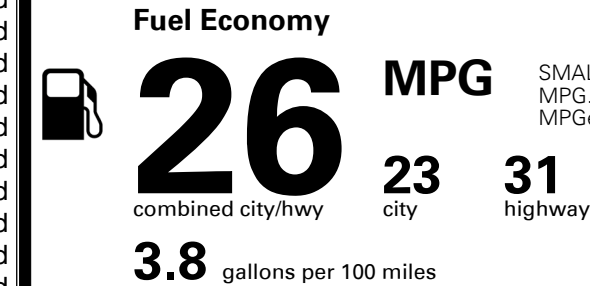

EPA DOT Fuel Economy and Environment

Gasoline Vehicle

SMALL SUVs range from 14 to 118 MPG. The best vehicle rates 140 MPGe.

You spend $750 more in fuel costs over 5 years compared to the average new vehicle.

Annual fuel cost $2,100